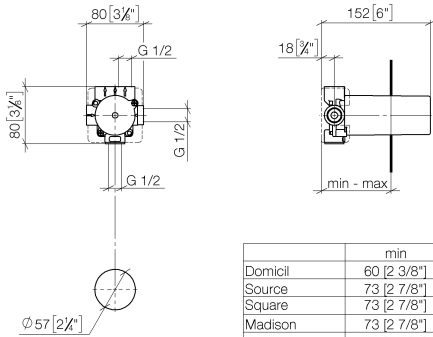

Concealed three-way diverter -

35 104 970 90

- red brass, lead-free
- 2x female thread 1/2" connections
- 3x female thread 1/2" outlet
- cut-to-length spindle and sleeve
- dust cover
- anti-water packing
- soundproofing
- WRAS 1609056

Concealed three-way diverter -

35 104 970 90

mm [inches]

	min	max
Domicil	60 [2 3/8"]	105 [4 1/8"]
Source	73 [2 7/8"]	123 [4 7/8"]
Square	73 [2 7/8"]	123 [4 7/8"]
Madison	73 [2 7/8"]	138 [5 3/8"]
LULLU	73 [2 7/8"]	148 [5 3/4"]
Madison Flair	73 [2 7/8"]	148 [5 7/8"]
Just	78 [3 1/8"]	148 [5 7/8"]
LaFleur	83 [3 1/4"]	148 [5 7/8"]
Supernova	83 [3 1/4"]	148 [5 7/8"]
Tara	83 [3 1/4"]	148 [5 7/8"]
Vaia	83 [3 1/4"]	148 [5 7/8"]
MEM	108 [4 1/4"]	148 [5 7/8"]
CL_1	108 [4 1/4"]	148 [5 7/8"]

Flow rate chart

Certificates

LGA_28456.

Concealed three-way diverter -

35 104 970 90

Spare parts list

No.	Item Number	Name	Quantity used	Delivery time
1	09 31 11 151 90	pin	2	2
2	90 30 11 085 00 90	set	1	2
3	09 29 06 025 90	spindle	1	2
4	09 21 02 124 90	lid	1	2
5	09 21 02 125 90	cap	1	2
6	09 14 03 109 90	seal	1	2
7	90 18 40 077 00 90	spindle	1	2
8	09 16 01 026 90	ring	1	2
9	90 12 12 002 00 90	fixing cap	2	2
10	90 18 40 077 01 90	spindle	1	2