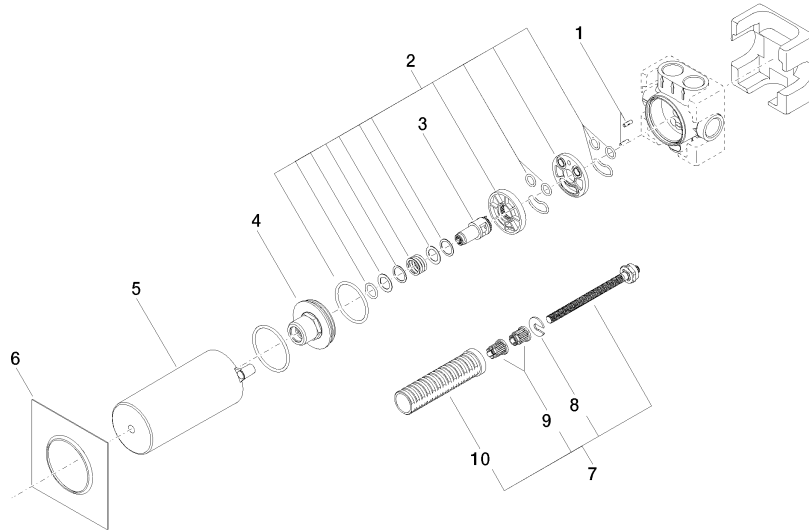

Concealed three-way diverter -

35 104 970 90

- red brass, lead-free
- 2x female thread 1/2" connections
- 3x female thread 1/2" outlet
- cut-to-length spindle and sleeve
- dust cover
- anti-water packing
- soundproofing
- WRAS 1609056

Concealed three-way diverter -

35 104 970 90

mm [inches]

	min	max
Domicil	60 [2 3/8"]	105 [4 1/8"]
Source	73 [2 7/8"]	123 [4 7/8"]
Square	73 [2 7/8"]	123 [4 7/8"]
Madison	73 [2 7/8"]	138 [5 3/8"]
LULLU	73 [2 7/8"]	148 [5 3/4"]
Madison Flair	73 [2 7/8"]	148 [5 7/8"]
Just	78 [3 1/8"]	148 [5 7/8"]
LaFleur	83 [3 1/4"]	148 [5 7/8"]
Supernova	83 [3 1/4"]	148 [5 7/8"]
Tara	83 [3 1/4"]	148 [5 7/8"]
Vaia	83 [3 1/4"]	148 [5 7/8"]
MEM	108 [4 1/4"]	148 [5 7/8"]
CL_1	108 [4 1/4"]	148 [5 7/8"]

Flow rate chart

Certificates

LGA_28456.

Concealed three-way diverter -

35 104 970 90

Spare parts list

No.	Item Number	Name	Quantity used	Delivery time
1	09 31 11 151 90	pin	2	2
2	90 30 11 085 00 90	set	1	2
3	09 29 06 025 90	spindle	1	2
4	09 21 02 124 90	lid	1	2
5	09 21 02 125 90	cap	1	2
6	09 14 03 109 90	seal	1	2
7	90 18 40 077 00 90	spindle	1	2
8	09 16 01 026 90	ring	1	2
9	90 12 12 002 00 90	fixing cap	2	2
10	90 18 40 077 01 90	spindle	1	2