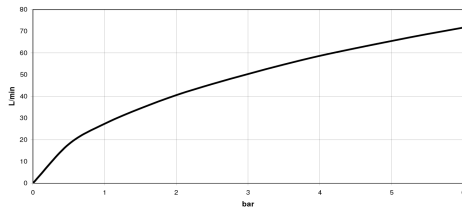

Concealed three-way diverter -

35 104 970 90

mm [inches]

	min	max
Domicil	60 [2 3/8"]	105 [4 1/8"]
Source	73 [2 7/8"]	123 [4 7/8"]
Square	73 [2 7/8"]	123 [4 7/8"]
Madison	73 [2 7/8"]	138 [5 3/8"]
LULLU	73 [2 7/8"]	148 [5 3/4"]
Madison Flair	73 [2 7/8"]	148 [5 7/8"]
Just	78 [3 1/8"]	148 [5 7/8"]
LaFleur	83 [3 1/4"]	148 [5 7/8"]
Supernova	83 [3 1/4"]	148 [5 7/8"]
Tara	83 [3 1/4"]	148 [5 7/8"]
Vaia	83 [3 1/4"]	148 [5 7/8"]
MEM	108 [4 1/4"]	148 [5 7/8"]
CL_1	108 [4 1/4"]	148 [5 7/8"]

Flow rate chart

Certificates

LGA_28456.

Concealed three-way diverter -

35 104 970 90

Spare parts list

No.	Item Number	Name	Quantity used	Delivery time
1	09 31 11 151 90	pin	2	2
2	90 30 11 085 00 90	set	1	2
3	09 29 06 025 90	spindle	1	2
4	09 21 02 124 90	lid	1	2
5	09 21 02 125 90	cap	1	2
6	09 14 03 109 90	seal	1	2
7	90 18 40 077 00 90	spindle	1	2
8	09 16 01 026 90	ring	1	2
9	90 12 12 002 00 90	fixing cap	2	2
10	90 18 40 077 01 90	spindle	1	2