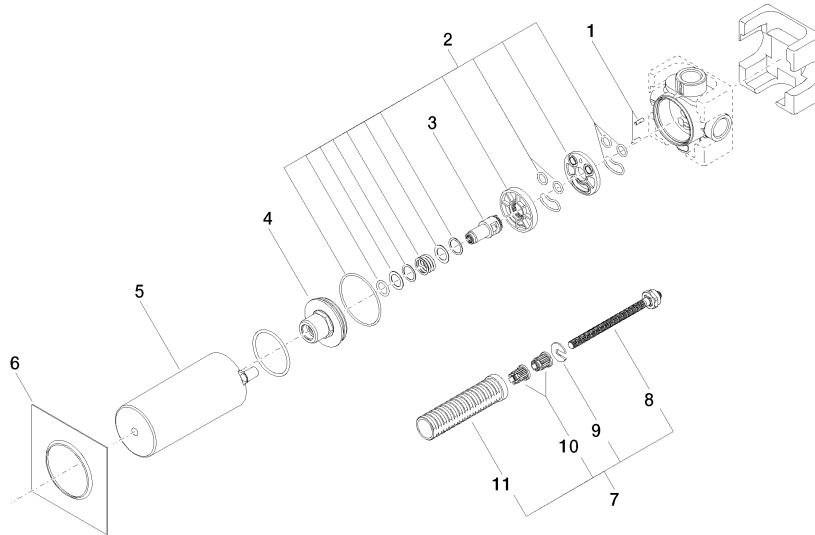

Concealed two-way diverter -

35 124 970 90

- red brass, lead-free
- 2x female thread 1/2" connections
- 2x female thread 1/2" outlet
- cut-to-length spindle and sleeve
- dust cover
- anti-water packing
- soundproofing
- WRAS 1609056

Concealed two-way diverter -

35 124 970 90

mm [inches]

	min.	max.
Domicil	60	105
Source	73	123
Square	73	123
Madison	73	138
LULU	73	146
Madison Flair	73	148
Just	78	148
LaFleur	83	148
Supernova	83	148
Tara	83	148
Vaia	83	148
MEM	108	148
CL,1	108	148

Flow rate chart

Certificates

LGA_28456.

Concealed two-way diverter -

35 124 970 90

Spare parts list

No.	Item Number	Name	Quantity used	Delivery time
1	09 31 11 151 90	pin	1	2
2	90 30 11 085 00 90	set	1	2
3	09 29 06 025 90	spindle	1	2
4	09 21 02 124 90	lid	1	2
5	09 21 02 125 90	cap	1	2
6	09 14 03 109 90	seal	1	2
7	90 18 40 077 00 90	spindle	1	2
8	04 29 06 105 00 90	spindle	1	60
9	09 16 01 026 90	ring	1	2
10	90 12 12 002 00 90	fixing cap	2	2
11	90 18 40 077 01 90	spindle	1	2