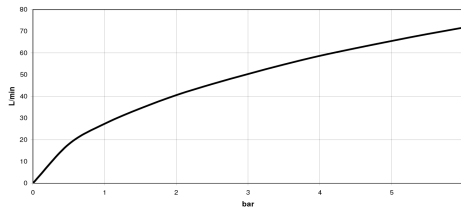

Concealed two-way diverter -

35 124 970 90

- red brass, lead-free
- 2x female thread 1/2" connections
- 2x female thread 1/2" outlet
- cut-to-length spindle and sleeve
- dust cover
- anti-water packing
- soundproofing
- WRAS 1609056

Concealed two-way diverter -

35 124 970 90

mm [inches]

	min.	max.
Domicil	60	105
Source	73	123
Square	73	123
Madison	73	138
LULU	73	146
Madison Flair	73	148
Just	78	148
LaFleur	83	148
Supernova	83	148
Tara	83	148
Vaia	83	148
MEM	108	148
CL,1	108	148

Flow rate chart

Certificates

LGA_28456.

Concealed two-way diverter -

35 124 970 90

Spare parts list

No.	Item Number	Name	Quantity used	Delivery time
1	09 31 11 151 90	pin	1	2
2	90 30 11 085 00 90	set	1	2
3	09 29 06 025 90	spindle	1	2
4	09 21 02 124 90	lid	1	2
5	09 21 02 125 90	cap	1	2
6	09 14 03 109 90	seal	1	2
7	90 18 40 077 00 90	spindle	1	2
8	04 29 06 105 00 90	spindle	1	60
9	09 16 01 026 90	ring	1	2
10	90 12 12 002 00 90	fixing cap	2	2
11	90 18 40 077 01 90	spindle	1	2