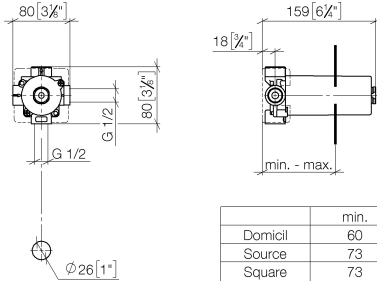

Concealed two-way diverter -

35 124 970 90

- red brass, lead-free
- 2x female thread 1/2" connections
- 2x female thread 1/2" outlet
- cut-to-length spindle and sleeve
- dust cover
- anti-water packing
- soundproofing
- WRAS 1609056

Concealed two-way diverter -

35 124 970 90

mm [inches]

	min.	max.
Domicil	60	105
Source	73	123
Square	73	123
Madison	73	138
LULU	73	146
Madison Flair	73	148
Just	78	148
LaFleur	83	148
Supernova	83	148
Tara	83	148
Vaia	83	148
MEM	108	148
CL,1	108	148

Flow rate chart

Certificates

LGA_28456.

Concealed two-way diverter -

35 124 970 90

Spare parts list

No.	Item Number	Name	Quantity used	Delivery time
1	09 31 11 151 90	pin	1	2
2	90 30 11 085 00 90	set	1	2
3	09 29 06 025 90	spindle	1	2
4	09 21 02 124 90	lid	1	2
5	09 21 02 125 90	cap	1	2
6	09 14 03 109 90	seal	1	2
7	90 18 40 077 00 90	spindle	1	2
8	04 29 06 105 00 90	spindle	1	60
9	09 16 01 026 90	ring	1	2
10	90 12 12 002 00 90	fixing cap	2	2
11	90 18 40 077 01 90	spindle	1	2