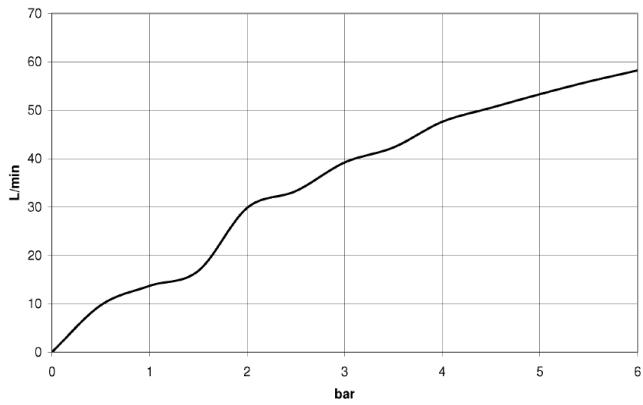

## Vacuum breaker -

---

35 150 970 90

- 3/4" connection

Vacuum breaker -

---

35 150 970 90

Flow rate chart

---

Certificates

---

LGA\_18668.

Vacuum breaker -

35 150 970 90

Spare parts list

No.	Item Number	Name	Quantity used	Delivery time
1	04 29 03 051 00 90	insert	1	2
2	09 18 40 116 90	sleeve	1	2