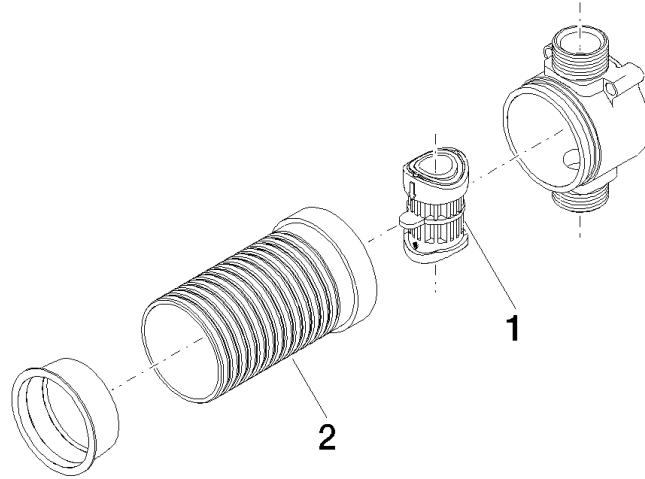

## Vacuum breaker -

---

35 150 970 90

- 3/4" connection

Vacuum breaker -

---

35 150 970 90

Flow rate chart

---

Certificates

---

LGA\_18668.

Vacuum breaker -

35 150 970 90

Spare parts list

No.	Item Number	Name	Quantity used	Delivery time
1	04 29 03 051 00 90	insert	1	2
2	09 18 40 116 90	sleeve	1	2