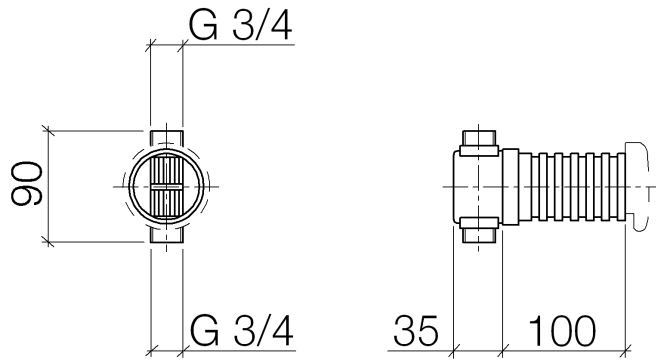

## Vacuum breaker -

---

35 150 970 90

- 3/4" connection

Vacuum breaker -

---

35 150 970 90

Flow rate chart

---

Certificates

---

LGA\_18668.

Vacuum breaker -

35 150 970 90

Spare parts list

No.	Item Number	Name	Quantity used	Delivery time
1	04 29 03 051 00 90	insert	1	2
2	09 18 40 116 90	sleeve	1	2