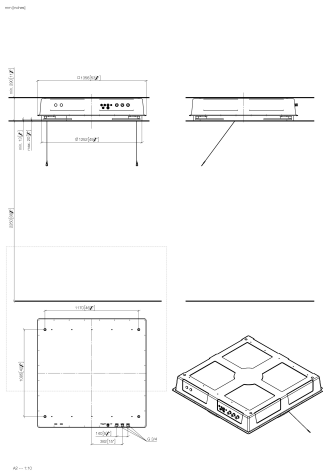

AQUAMOON Concealed ceiling installation box with color light -

---

35 625 970 90

Codes & Standards

DIN 4109

ISO 3822

Ü-Zeichen

Certificates

LGA_29