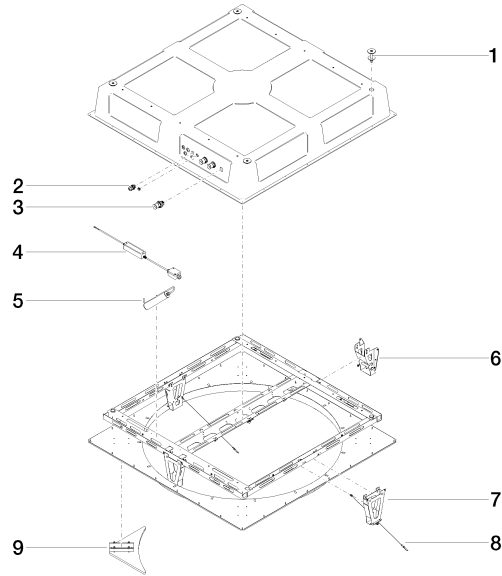

## AQUAMOON Concealed ceiling installation box with color light -

---

35 625 970 90

- concealed rough parts
- Rain panel with 3 different flow modes
- AQUACIRCLE RAIN: Circular rain curtain, max. flow rate 12 l/min (at 3 bar)
- TEMPEST RAIN: Natural rain, max. flow rate 10 l/min (at 3 bar)
- QUEEN'S COLLAR CASCADE: Rounded cascade, max. flow rate 24 l/min (at 3 bar)
- Ceiling installation enclosure 1356 x 1356 x 290 mm
- Opening diameter 1252 mm
- Ceiling construction with adequate structural strength for the permanent attachment of the device (weight: 57.5 kg / 127 lbs. (US)). M8 threaded bolts (minimum strength: 2000 N) are required to secure the ceiling module

### Certificates

---

LGA\_29

AQUAMOON Concealed ceiling installation box with color light -

---

35 625 970 90