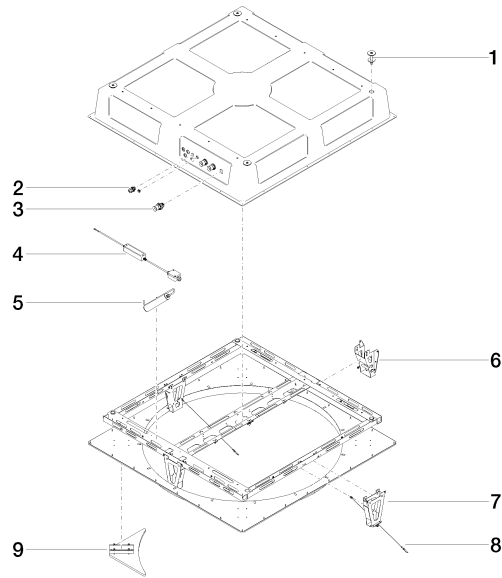

AQUAMOON EMBRACE Concealed ceiling installation box with color light -

35 630 970 90

- concealed rough parts

1x rain panel for ceiling installation

- AQUACIRCLE RAIN: Circular rain curtain, max. flow rate 12 l/min (at 3 bar)
- TEMPEST RAIN: Natural rain, max. flow rate 10 l/min (at 3 bar)
- Queen's Collar: rounded cascade, max. 23 l/min
- Embrace: rounded cascade, max. 60 l/min
- Ceiling installation enclosure 1356 x 1356 x 290 mm
- Opening diameter 1252 mm
- Ceiling construction with adequate structural strength for the permanent attachment of the device (weight: 57.5 kg / 127 lbs. (US)). M8 threaded bolts (minimum strength: 2000 N) are required to secure the ceiling module

To be provided by the customer. Zigbee Gateway!

AQUAMOON EMBRACE Concealed ceiling installation box with color light -

35 630 970 90

AQUAMOON EMBRACE Concealed ceiling installation box with color light -

35 630 970 90

AQUAMOON EMBRACE Concealed ceiling installation box with color light -

35 630 970 90

Spare parts list

No.	Item Number	Name	Quantity used	Delivery time
	04 24 03 239 02 90	fixing set	18	2