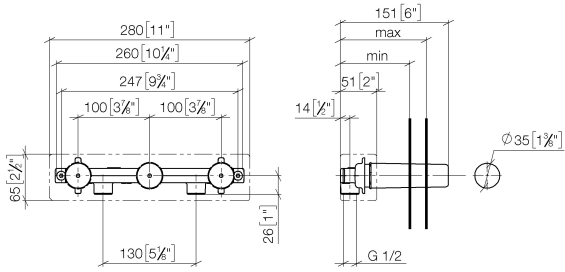

## Concealed wall-mounted mixer spout on left -

---

35 713 970 90

- red brass, lead-free
- 2x female thread 1/2" connections
- 3x female thread 1/2" outlet
- 3x sealing plug 1/2"
- 3x dust cover
- soundproofing
- gauge 100 mm

## Concealed wall-mounted mixer spout on left -

35 713 970 90

mm [inches]

	min	max
Supernova	65 [2 1/2"]	130 [5 1/8"]
Deque	65 [2 1/2"]	130 [5 1/8"]
Tara	65 [2 1/2"]	130 [5 1/8"]
Vaia	64 [2 1/2"]	136 [5 3/8"]
CL-2	97 [3 7/8"]	120 [4 3/4"]

### Flow rate chart