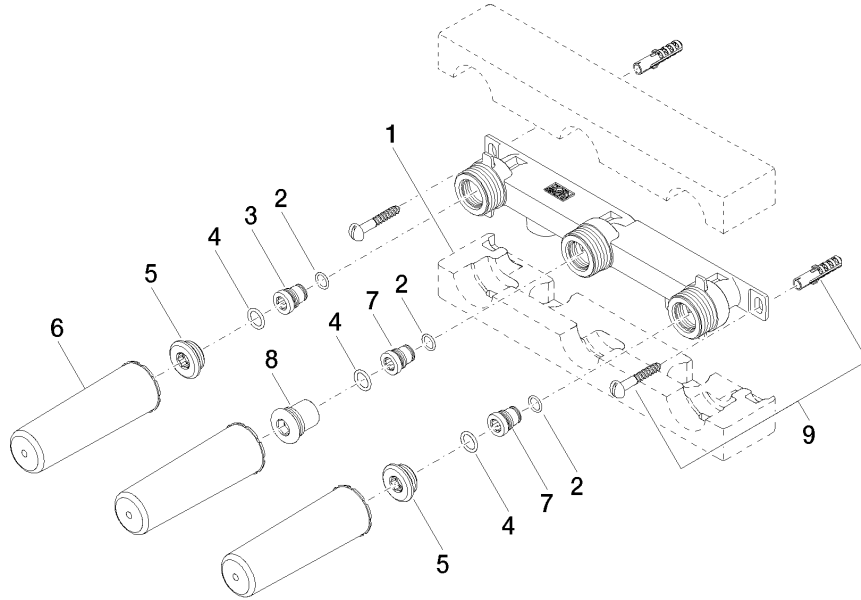

### Certificates

---

ACS\_21 ACC LY

LGA\_19

LGA\_19

Concealed wall-mounted mixer spout on left -

35 713 970 90