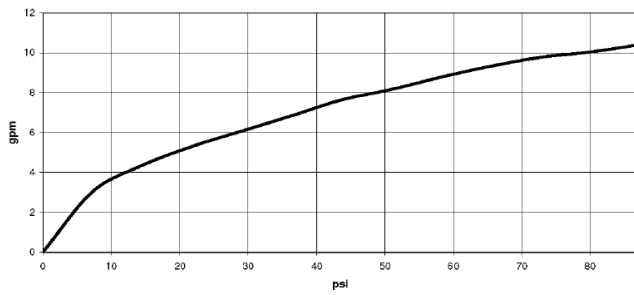

## Concealed wall-mounted mixer spout on left -

35 713 970 90

mm [inches]

	min	max
Supernova	65 [2 1/2"]	130 [5 1/8"]
Deque	65 [2 1/2"]	130 [5 1/8"]
Tara	65 [2 1/2"]	130 [5 1/8"]
Vaia	64 [2 1/2"]	136 [5 3/8"]
CL-2	97 [3 7/8"]	120 [4 3/4"]

### Flow rate chart