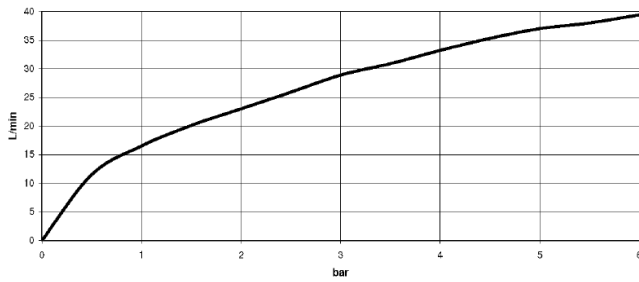

## Concealed wall-mounted mixer spout on right -

35 714 970 90

mm [inches]

	min	max
Supernova	65 [2 1/2"]	130 [5 1/8"]
Deque	65 [2 1/2"]	130 [5 1/8"]
Tara	65 [2 1/2"]	130 [5 1/8"]
Vaia	64 [2 1/2"]	136 [5 3/8"]
CL 2	97 [3 7/8"]	120 [4 3/4"]

### Flow rate chart