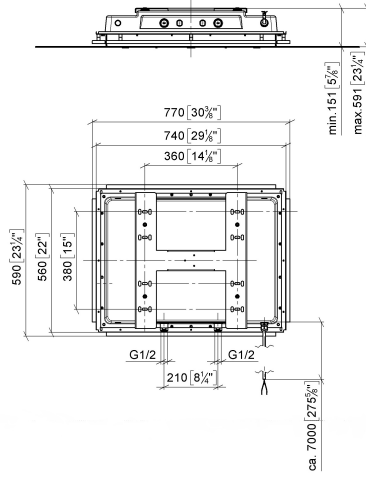

SERENITY SKY Concealed ceiling installation box with light -

35 771 970 90

- concealed rough parts
- flush-mounted reflection box, 662 x 482 mm, RAL 9003, Signal White
- 2x female thread 1/2" connections
- min. recess depth 150 mm
- max. recess depth 590 mm
- weight 15kg
- Supply pipe 7 m
- Input 100-240V AC 50-60Hz
- Output 24V DC SELV / Class II
- ZigBee Light Link RGBW controller
- For simultaneous control of the jet types, we recommend the xTool thermostat module
- Not suitable for use in a steam room.

To be provided by the customer. Zigbee Gateway!

SERENITY SKY Concealed ceiling installation box with light -

35 771 970 90

mm [inches]

SERENITY SKY Concealed ceiling installation box with light -

35 771 970 90