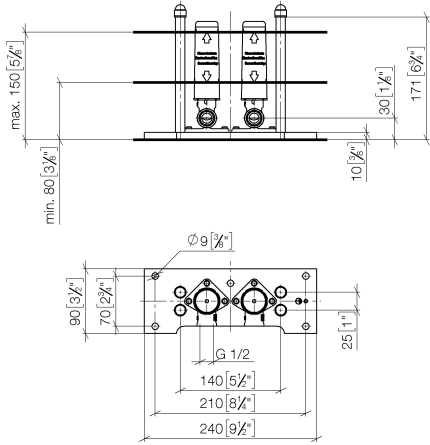

Concealed floor mounting -

35 948 970 90 Product version from 3/10/2014

- 1x 1/2" connection angle
- dust cover
- anti-water packing

Can only be combined with exposed trim parts 25 963 979-FF/ 25 964 979-FF.

Concealed floor mounting -

35 948 970 90 Product version from 3/10/2014

mm [inches]

Concealed floor mounting -

35 948 970 90 Product version from 3/10/2014

Spare parts list

No.	Item Number	Name	Quantity used	Delivery time
1	04 14 03 151 00 90	gasket kit	1	2
2	09 21 02 147 90	cap	4	-
Spare part can no longer be ordered, please order the replacement item				
3	09 23 10 023 90	nut	4	2
4	09 30 11 045 90	disc	4	2
5	09 21 02 102 90	cap	1	2
6	04 31 20 006 00 90	plug	1	2
7	09 11 03 041 10 90	connection	1	2
8	04 30 35 008 00 90	fixing set	1	2
9	09 30 30 085 90	screw	1	60
10	90 30 11 032 00 90	disc	1	2
11	09 30 11 048 90	disc	2	2
12	09 30 30 150 90	screw	3	2