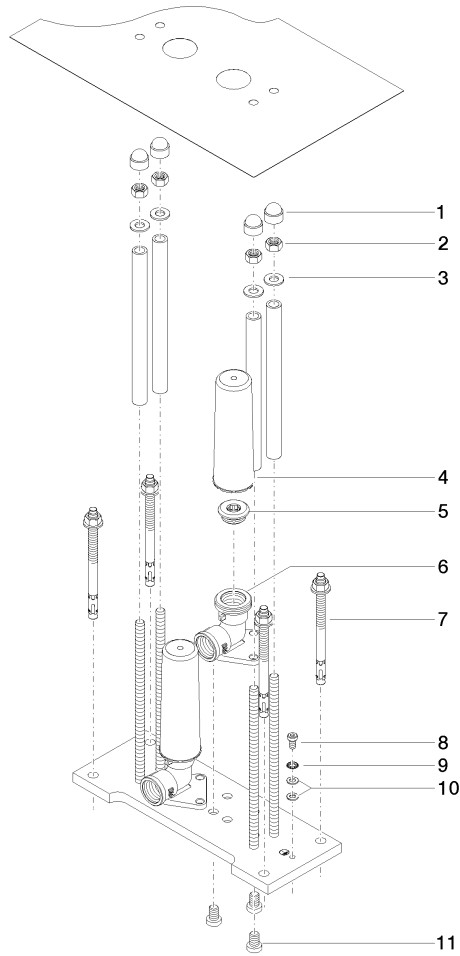

Concealed floor mounting -

35 948 970 90 Product version from 3/10/2014

- 1x 1/2" connection angle
- dust cover
- anti-water packing

Can only be combined with exposed trim parts 25 963 979-FF/ 25 964 979-FF.

Concealed floor mounting -

35 948 970 90 Product version from 3/10/2014

mm [inches]

Concealed floor mounting -

35 948 970 90 Product version from 3/10/2014

Spare parts list

No.	Item Number	Name	Quantity used	Delivery time
1	04 14 03 151 00 90	gasket kit	1	2
2	09 21 02 147 90	cap	4	-
Spare part can no longer be ordered, please order the replacement item				
3	09 23 10 023 90	nut	4	2
4	09 30 11 045 90	disc	4	2
5	09 21 02 102 90	cap	1	2
6	04 31 20 006 00 90	plug	1	2
7	09 11 03 041 10 90	connection	1	2
8	04 30 35 008 00 90	fixing set	1	2
9	09 30 30 085 90	screw	1	60
10	90 30 11 032 00 90	disc	1	2
11	09 30 11 048 90	disc	2	2
12	09 30 30 150 90	screw	3	2