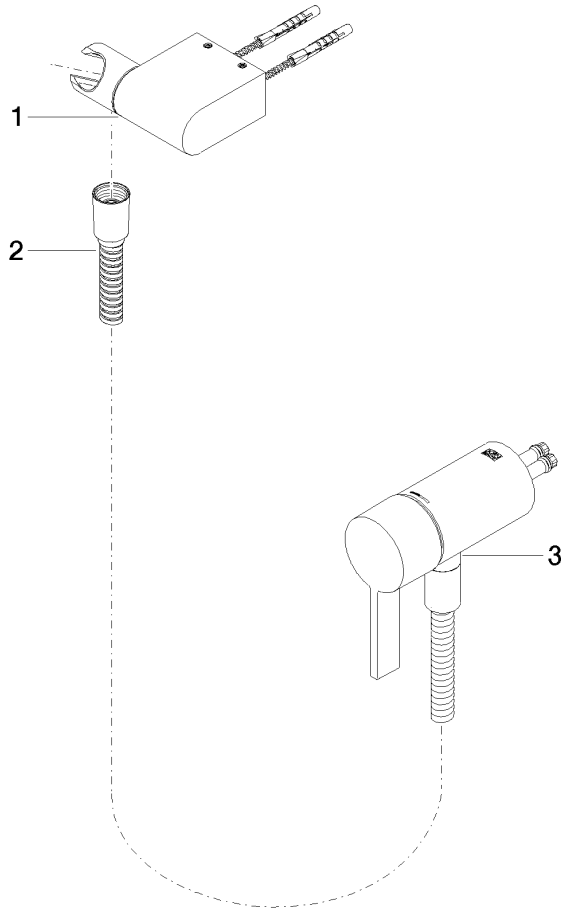

Concealed single-lever mixer with integrated shower connection with hand shower set without hand shower - Chrome

IMO

36 002 970

- metal shower hose 1750mm with integrated anti-twist protection

This article does not include a hand shower!

28 018 979-00
0010

Concealed single-lever mixer with integrated shower connection with hand shower set without hand shower - Chrome

IMO

36 002 970
mm [inches]

Certificates

Belgaqua_21-025- WRAS_2011027. LGA_29928.
27_1.

36 002 970

Spare parts list

No.	Item Number	Name	Quantity used	Delivery time
1	28 060 970-00	Wall bracket swivel - Chrome	1	10
2	28 322 970-00	Metal shower hose 1/2" x 3/8" x 1750 mm - Chrome	1	2
3	36 050 970-00	Concealed single-lever mixer with integrated shower connection - Chrome	1	10