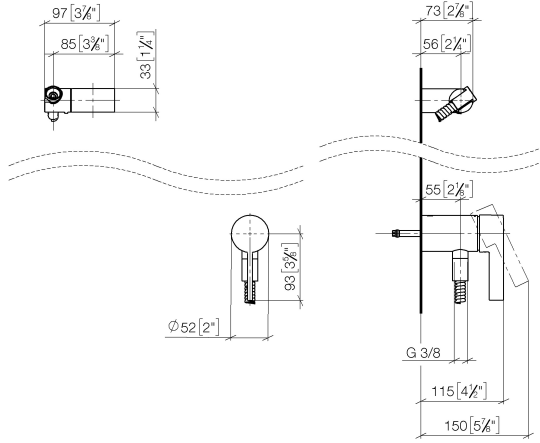

Concealed single-lever mixer with integrated shower connection with hand shower set without hand shower - Chrome

IMO

36 002 970

- metal shower hose 1750mm with integrated anti-twist protection

This article does not include a hand shower!

Required miscellaneous

Concealed wall mounting -

- max. recess depth 105 mm
- min. recess depth 80 mm

35 050 970 90

Required miscellaneous

Hand shower FlowReduce - Chrome

28 016 979-00
0010

Required miscellaneous

28 018 979-00
0010

Concealed single-lever mixer with integrated shower connection with hand shower set without hand shower - Chrome

IMO

36 002 970
mm [inches]

Certificates

Belgaqua_21-025- WRAS_2011027. LGA_29928.
27_1.

36 002 970

Spare parts list

No.	Item Number	Name	Quantity used	Delivery time
1	28 060 970-00	Wall bracket swivel - Chrome	1	10
2	28 322 970-00	Metal shower hose 1/2" x 3/8" x 1750 mm - Chrome	1	2
3	36 050 970-00	Concealed single-lever mixer with integrated shower connection - Chrome	1	10