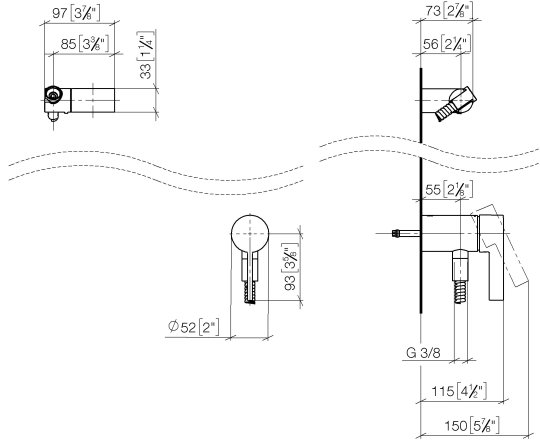

Concealed single-lever mixer with integrated shower connection with hand shower set without hand shower - Platinum

IMO

36 002 970

- metal shower hose 1750mm with integrated anti-twist protection
- WRAS 2011027

Concealed single-lever mixer with integrated shower connection with hand shower set without hand shower - Platinum

IMO

36 002 970
mm [inches]

Certificates

Belgaqua_21-025- WRAS_2011027. LGA_29928.
27_1.

36 002 970

Spare parts list

No.	Item Number	Name	Quantity used	Delivery time
1	28 060 970-08	Wall bracket swivel - Platinum	1	40
2	28 322 970-08	Metal shower hose 1/2" x 3/8" x 1750 mm - Platinum	1	40
3	36 050 970-08	Concealed single-lever mixer with integrated shower connection - Platinum	1	40