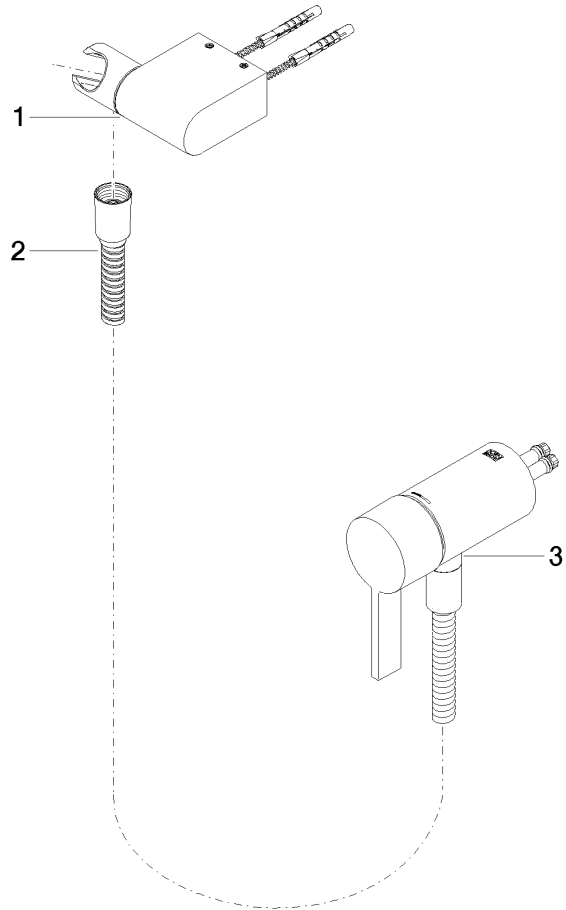

Concealed single-lever mixer with integrated shower connection with hand shower set without hand shower - Dark Chrome

IMO

36 002 970

- metal shower hose 1750mm with integrated anti-twist protection
- WRAS 2011027

Concealed single-lever mixer with integrated shower connection with hand shower set without hand shower - Dark Chrome

IMO

36 002 970
mm [inches]

Concealed single-lever mixer with integrated shower connection with hand shower set without hand shower - Dark Chrome

36 002 970

Parts for other finishes can be found here: [Chrome](#)

Concealed single-lever mixer with integrated shower connection with hand shower set without hand shower - Dark Chrome

IMO

36 002 970

Spare parts list