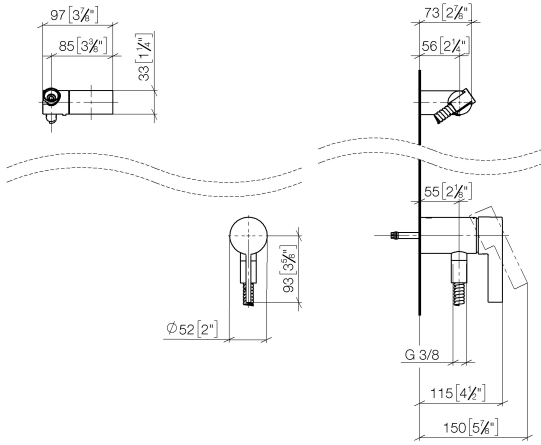

Concealed single-lever mixer with integrated shower connection with hand shower set without hand shower - Dark Chrome

IMO

36 002 970

- metal shower hose 1750mm with integrated anti-twist protection
- WRAS 2011027

This article does not include a hand shower!

Intrinsic protection against back flow.

Fits: IMO, LULU, MADISON, MEM, TARA, CL.1, LISSÉ, VAIA, META, CYO

	Dark Chrome	36 002 970-19
	Chrome	36 002 970-00
	Brushed Platinum	36 002 970-06
	Platinum	36 002 970-08
	Brushed Light Gold	36 002 970-27
	Brushed Durabronz (23kt Gold)	36 002 970-28
	Matte Black	36 002 970-33
	Brushed Bronze	36 002 970-42
	Brushed Champagne (22kt Gold)	36 002 970-46
	Champagne (22kt Gold)	36 002 970-47
	Brushed Chrome	36 002 970-93
	Brushed Dark Platinum	36 002 970-99

Concealed single-lever mixer with integrated shower connection with hand shower set without hand shower - Dark Chrome

IMO

36 002 970
mm [inches]

Concealed single-lever mixer with integrated shower connection with hand shower set without hand shower - Dark Chrome

36 002 970

Parts for other finishes can be found here: [Chrome](#)

Concealed single-lever mixer with integrated shower connection with hand shower set without hand shower - Dark Chrome

IMO

36 002 970

Spare parts list