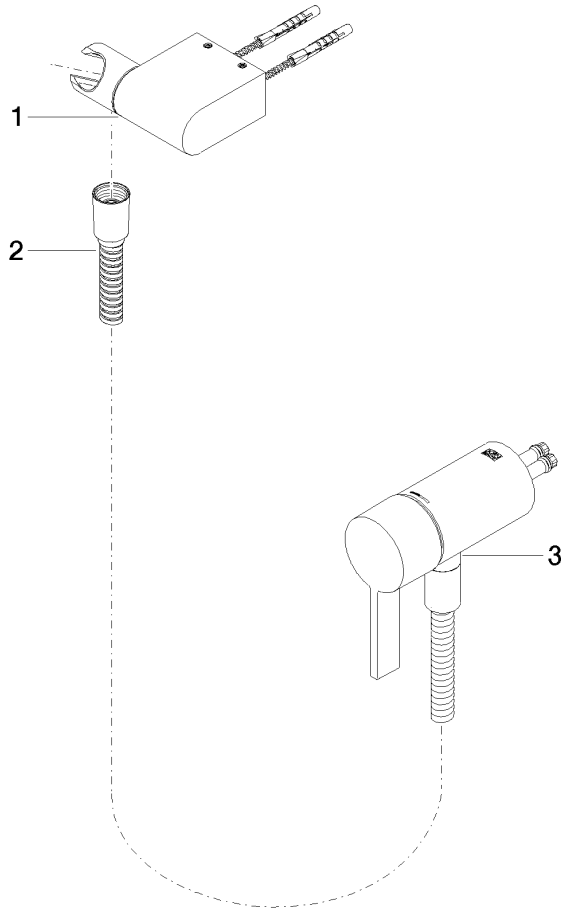

**Concealed single-lever mixer with integrated shower connection with hand shower set without hand shower - Brushed Light Gold**

IMO

36 002 970

- metal shower hose 1750mm with integrated anti-twist protection

Concealed single-lever mixer with integrated shower connection with hand shower set without hand shower - Brushed Light Gold

IMO

36 002 970  
mm [inches]

**Concealed single-lever mixer with integrated shower connection with hand shower set without hand shower - Brushed Light Gold**

IMO

36 002 970  
Parts for other  
finishes can be found  
here: [Chrome](#)

**Spare parts list**

No.	Item Number	Name	Quantity used	Delivery time
1	28 060 970-27	Wall bracket swivel - Brushed Light Gold	1	30
2	28 322 970-27	Metal shower hose 1/2" x 3/8" x 1750 mm - Brushed Light Gold	1	30
3	36 050 970-27	Concealed single-lever mixer with integrated shower connection - Brushed Light Gold	1	30