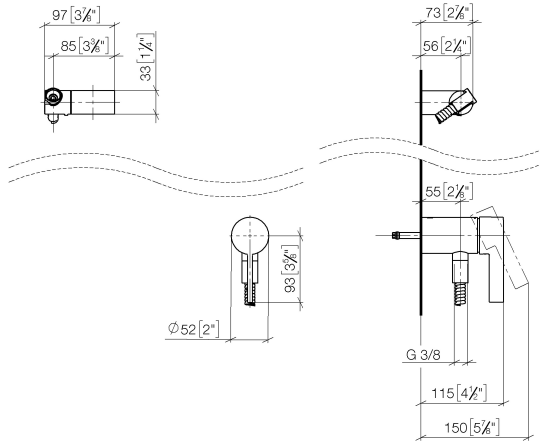

**Concealed single-lever mixer with integrated shower connection with hand shower set without hand shower - Brushed Light Gold**

IMO

36 002 970

- metal shower hose 1750mm with integrated anti-twist protection

This article does not include a hand shower!

Intrinsic protection against back flow.

Fits: IMO, LULU, MADISON, MEM, TARA, CL.1, LISSÉ, VAIA, META, CYO

	Brushed Light Gold	36 002 970-27
	Chrome	36 002 970-00
	Brushed Platinum	36 002 970-06
	Platinum	36 002 970-08
	Dark Chrome	36 002 970-19
	Brushed Durabronze (23kt Gold)	36 002 970-28
	Matte Black	36 002 970-33
	Brushed Bronze	36 002 970-42
	Brushed Champagne (22kt Gold)	36 002 970-46
	Champagne (22kt Gold)	36 002 970-47
	Brushed Chrome	36 002 970-93
	Brushed Dark Platinum	36 002 970-99

Concealed single-lever mixer with integrated shower connection with hand shower set without hand shower - Brushed Light Gold

IMO

36 002 970  
mm [inches]

**Concealed single-lever mixer with integrated shower connection with hand shower set without hand shower - Brushed Light Gold**

IMO

36 002 970  
Parts for other  
finishes can be found  
here: [Chrome](#)

**Spare parts list**

No.	Item Number	Name	Quantity used	Delivery time
1	28 060 970-27	Wall bracket swivel - Brushed Light Gold	1	30
2	28 322 970-27	Metal shower hose 1/2" x 3/8" x 1750 mm - Brushed Light Gold	1	30
3	36 050 970-27	Concealed single-lever mixer with integrated shower connection - Brushed Light Gold	1	30