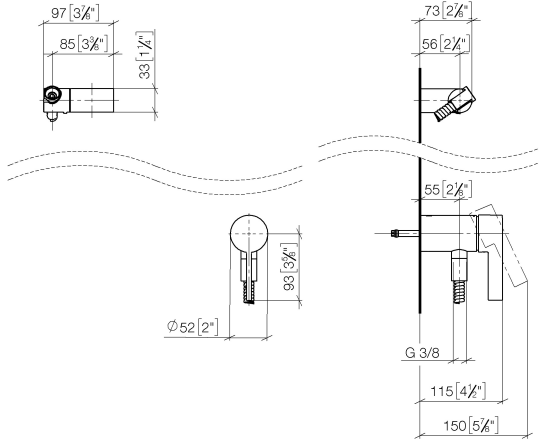

Concealed single-lever mixer with integrated shower connection with hand shower set without hand shower - Brushed Durabronz (23kt Gold)

IMO

36 002 970

- metal shower hose 1750mm with integrated anti-twist protection
- This article does not include a hand shower!**
Intrinsic protection against back flow.

IMO

36 002 970
mm [inches]

Certificates

Belgaqua_21-025- WRAS_2011027. LGA_29928.
27_1.

36 002 970

Spare parts list

No.	Item Number	Name	Quantity used	Delivery time
1	28 060 970-28	Wall bracket swivel - Brushed Durabron (23kt Gold)	1	20
2	28 322 970-28	Metal shower hose 1/2" x 3/8" x 1750 mm - Brushed Durabron (23kt Gold)	1	20
3	36 050 970-28	Concealed single-lever mixer with integrated shower connection - Brushed Durabron (23kt Gold)	1	20