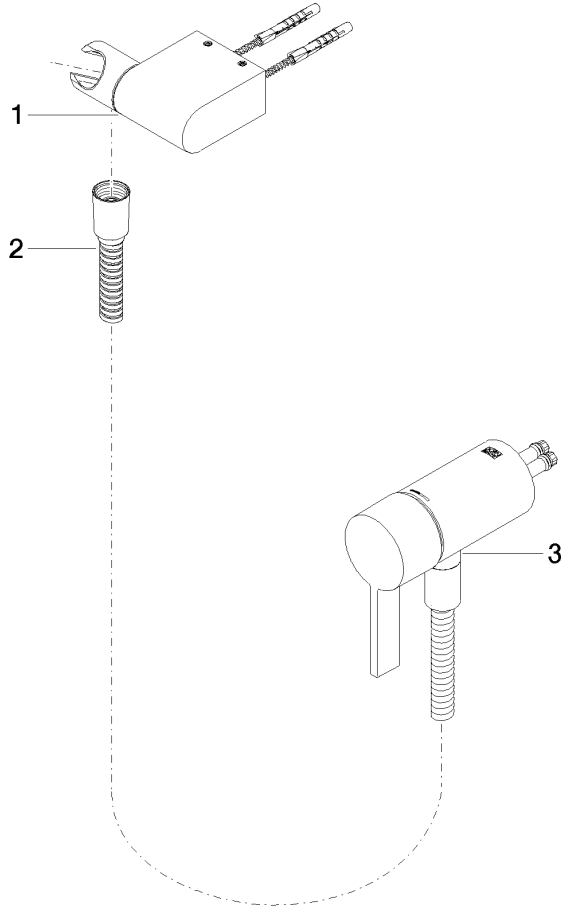

Concealed single-lever mixer with integrated shower connection with hand shower set without hand shower - Brushed Durabronz (23kt Gold)

IMO

36 002 970

- metal shower hose 1750mm with integrated anti-twist protection
- This article does not include a hand shower!**
Intrinsic protection against back flow.

IMO

36 002 970
mm [inches]

Certificates

Belgaqua_21-025- WRAS_2011027. LGA_29928.
27_1.

36 002 970

Spare parts list

No.	Item Number	Name	Quantity used	Delivery time
1	28 060 970-28	Wall bracket swivel - Brushed Durabron (23kt Gold)	1	20
2	28 322 970-28	Metal shower hose 1/2" x 3/8" x 1750 mm - Brushed Durabron (23kt Gold)	1	20
3	36 050 970-28	Concealed single-lever mixer with integrated shower connection - Brushed Durabron (23kt Gold)	1	20