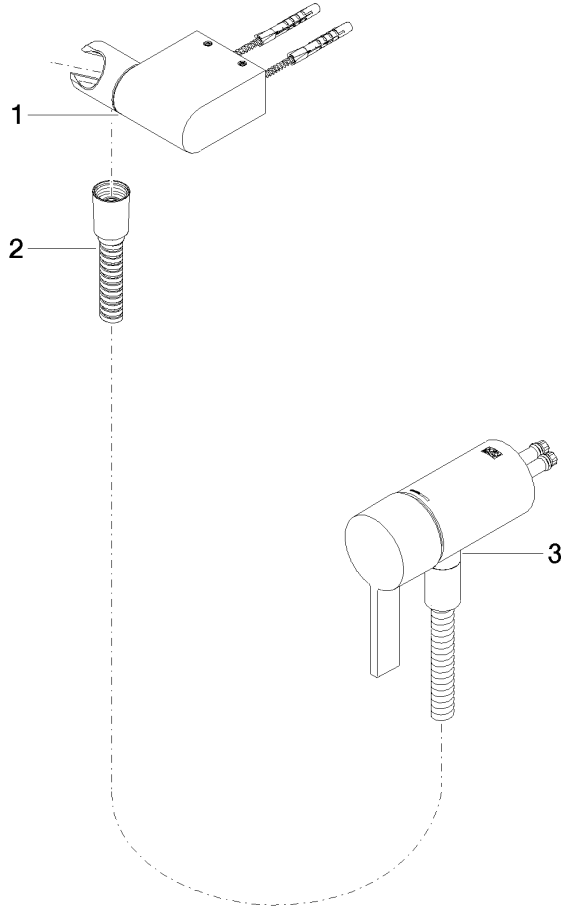

Concealed single-lever mixer with integrated shower connection with hand shower set without hand shower - Matte Black

IMO

36 002 970

- metal shower hose 1750mm with integrated anti-twist protection
- WRAS 2011027

28 018 979-33 0010

Concealed single-lever mixer with integrated shower connection with hand shower set without hand shower - Matte Black

IMO

36 002 970
mm [inches]

Certificates

Belgaqua_21-025- WRAS_2011027. LGA_29928.
27_1.

36 002 970

Spare parts list

No.	Item Number	Name	Quantity used	Delivery time
1	28 060 970-33	Wall bracket swivel - Matte Black	1	30
2	28 322 970-33	Metal shower hose 1/2" x 3/8" x 1750 mm - Matte Black	1	2
3	36 050 970-33	Concealed single-lever mixer with integrated shower connection - Matte Black	1	30