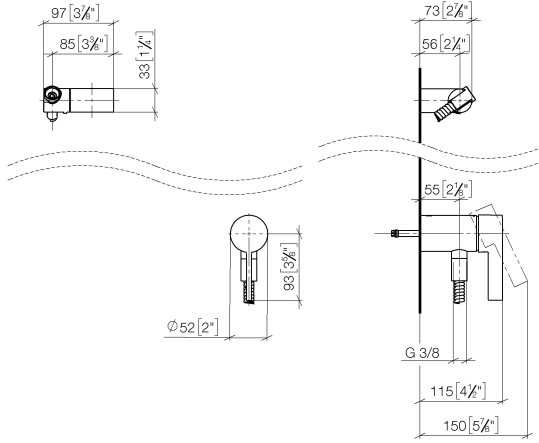

Concealed single-lever mixer with integrated shower connection with hand shower set without hand shower - Matte Black

IMO

36 002 970

- metal shower hose 1750mm with integrated anti-twist protection
- WRAS 2011027

28 018 979-33 0010

Concealed single-lever mixer with integrated shower connection with hand shower set without hand shower - Matte Black

IMO

36 002 970
mm [inches]

Certificates

Belgaqua_21-025- WRAS_2011027. LGA_29928.
27_1.

36 002 970

Spare parts list

No.	Item Number	Name	Quantity used	Delivery time
1	28 060 970-33	Wall bracket swivel - Matte Black	1	30
2	28 322 970-33	Metal shower hose 1/2" x 3/8" x 1750 mm - Matte Black	1	2
3	36 050 970-33	Concealed single-lever mixer with integrated shower connection - Matte Black	1	30