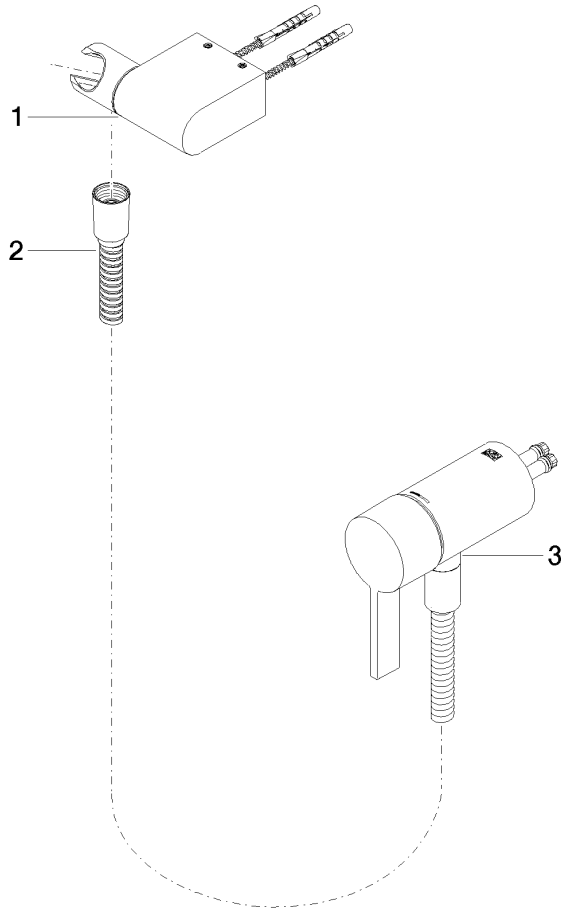

Concealed single-lever mixer with integrated shower connection with hand shower set without hand shower - Brushed Bronze

IMO

36 002 970

- metal shower hose 1750mm with integrated anti-twist protection
- WRAS 2011027

Concealed single-lever mixer with integrated shower connection with hand shower set without hand shower - Brushed Bronze

IMO

36 002 970
mm [inches]

36 002 970

Spare parts list

No.	Item Number	Name	Quantity used	Delivery time
1	28 060 970-42	Wall bracket swivel - Brushed Bronze	1	30
2	28 322 970-42	Metal shower hose 1/2" x 3/8" x 1750 mm - Brushed Bronze	1	30
3	36 050 970-42	Concealed single-lever mixer with integrated shower connection - Brushed Bronze	1	30