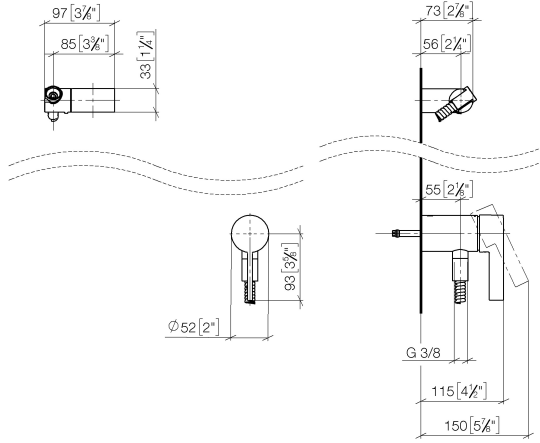

Concealed single-lever mixer with integrated shower connection with hand shower set without hand shower - Brushed Bronze

IMO

36 002 970

- metal shower hose 1750mm with integrated anti-twist protection
- WRAS 2011027

Concealed single-lever mixer with integrated shower connection with hand shower set without hand shower - Brushed Bronze

IMO

36 002 970
mm [inches]

36 002 970

Spare parts list

No.	Item Number	Name	Quantity used	Delivery time
1	28 060 970-42	Wall bracket swivel - Brushed Bronze	1	30
2	28 322 970-42	Metal shower hose 1/2" x 3/8" x 1750 mm - Brushed Bronze	1	30
3	36 050 970-42	Concealed single-lever mixer with integrated shower connection - Brushed Bronze	1	30