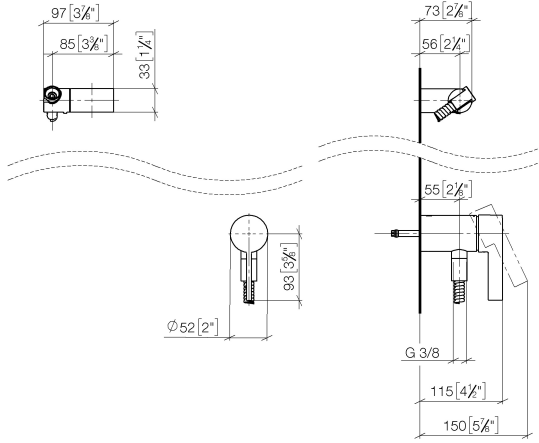

Concealed single-lever mixer with integrated shower connection with hand shower set without hand shower - Champagne (22kt Gold)

IMO

36 002 970

- metal shower hose 1750mm with integrated anti-twist protection
- WRAS 2011027

This article does not include a hand shower!

Intrinsic protection against back flow.

Fits: IMO, LULU, MADISON, MEM, TARA, CL.1, LISSÉ, VAIA, META, CYO

	Champagne (22kt Gold)	36 002 970-47
	Chrome	36 002 970-00
	Brushed Platinum	36 002 970-06
	Platinum	36 002 970-08
	Dark Chrome	36 002 970-19
	Brushed Light Gold	36 002 970-27
	Brushed Durabronze (23kt Gold)	36 002 970-28
	Matte Black	36 002 970-33
	Brushed Bronze	36 002 970-42
	Brushed Champagne (22kt Gold)	36 002 970-46
	Brushed Chrome	36 002 970-93
	Brushed Dark Platinum	36 002 970-99

Concealed single-lever mixer with integrated shower connection with hand shower set without hand shower - Champagne (22kt Gold)

IMO

36 002 970
mm [inches]

Concealed single-lever mixer with integrated shower connection with hand shower set without hand shower - Champagne (22kt Gold)

IMO

36 002 970
Parts for other
finishes can be found
here: [Chrome](#)

Spare parts list

No.	Item Number	Name	Quantity used	Delivery time
1	28 060 970-47	Wall bracket swivel - Champagne (22kt Gold)	1	30
2	28 322 970-47	Metal shower hose 1/2" x 3/8" x 1750 mm - Champagne (22kt Gold)	1	30
3	36 050 970-47	Concealed single-lever mixer with integrated shower connection - Champagne (22kt Gold)	1	30