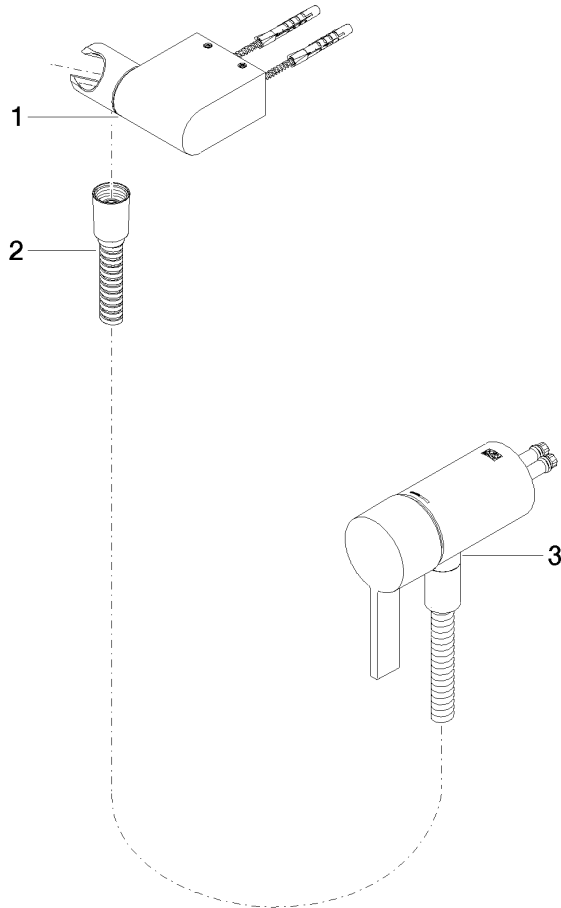

Concealed single-lever mixer with integrated shower connection with hand shower set without hand shower - Champagne (22kt Gold)

IMO

36 002 970

- metal shower hose 1750mm with integrated anti-twist protection
- WRAS 2011027

Concealed single-lever mixer with integrated shower connection with hand shower set without hand shower - Champagne (22kt Gold)

IMO

36 002 970
mm [inches]

Concealed single-lever mixer with integrated shower connection with hand shower set without hand shower - Champagne (22kt Gold)

IMO

36 002 970
Parts for other
finishes can be found
here: [Chrome](#)

Spare parts list

No.	Item Number	Name	Quantity used	Delivery time
1	28 060 970-47	Wall bracket swivel - Champagne (22kt Gold)	1	30
2	28 322 970-47	Metal shower hose 1/2" x 3/8" x 1750 mm - Champagne (22kt Gold)	1	30
3	36 050 970-47	Concealed single-lever mixer with integrated shower connection - Champagne (22kt Gold)	1	30