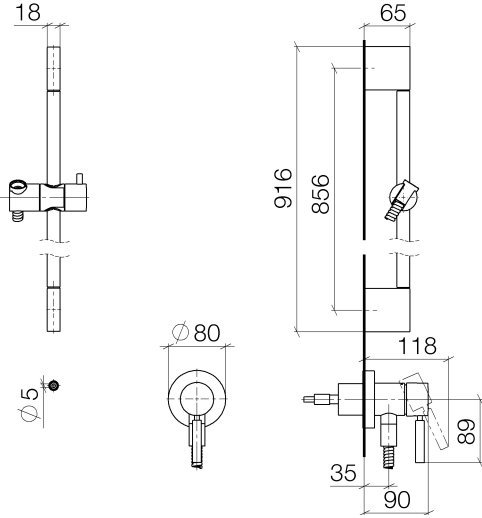

Concealed single-lever mixer with integrated shower connection with shower set without hand shower - Dark Chrome

TARA

36 013 660

Fits: TARA, META

- cover plate Ø 78 mm
- metal shower hose 1750mm with integrated anti-twist protection
- slide bar

This article does not include a hand shower!

Intrinsic protection against back flow.

Article cannot be extended, please check the depth of the installation location!

	Dark Chrome	36 013 660-19
	Chrome	36 013 660-00
	Brushed Platinum	36 013 660-06
	Platinum	36 013 660-08
	Brushed Light Gold	36 013 660-27
	Brushed Durabronze (23kt Gold)	36 013 660-28
	Matte Black	36 013 660-33
	Brushed Champagne (22kt Gold)	36 013 660-46
	Champagne (22kt Gold)	36 013 660-47
	Brushed Chrome	36 013 660-93
	Brushed Dark Platinum	36 013 660-99

Concealed single-lever mixer with integrated shower connection with shower set without hand shower - Dark Chrome

TARA

36 013 660

Concealed single-lever mixer with integrated shower connection with shower set without hand shower - Dark Chrome

TARA

36 013 660

Parts for other
finishes can be found
here: [Chrome](#)