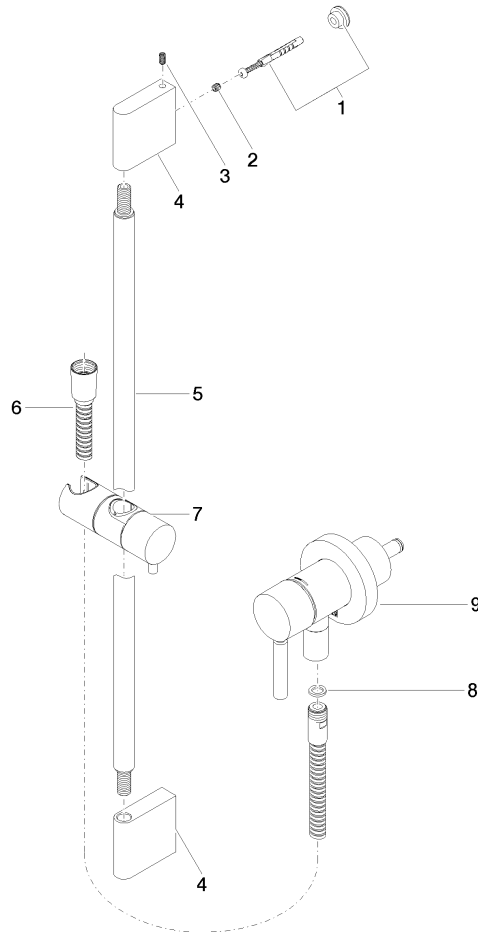

Concealed single-lever mixer with integrated shower connection with shower set without hand shower - Brushed Light Gold

TARA

36 013 660

Fits: TARA, META

- cover plate Ø 78 mm
- metal shower hose 1750mm with integrated anti-twist protection
- slide bar

Required miscellaneous

- Concealed wall mounting -** 35 003 970 90
 - min. recess depth 78 mm
 - max. recess depth 103 mm

Concealed single-lever mixer with integrated shower connection with shower set without hand shower - Brushed Light Gold

TARA

36 013 660

36 013 660

Spare parts list

No.	Item Number	Name	Quantity used	Delivery time
1	05 17 20 726 02 90	fixing set	1	2
2	09 31 11 049 90	pin	2	2
3	04 31 11 113 00 90	pin	2	2
4	08 17 97 054-27	holder	2	60
5	90 28 22 597 00-27	holder	1	30
6	28 322 970-27	Metal shower hose 1/2" x 3/8" x 1750 mm - Brushed Light Gold	1	30
7	12 580 970-27	Slide unit - Brushed Light Gold	1	30
8	90 14 20 026 00 90	seal	1	2
9	36 045 660-27	Concealed single-lever mixer with cover plate with integrated shower connection - Brushed Light Gold	1	30