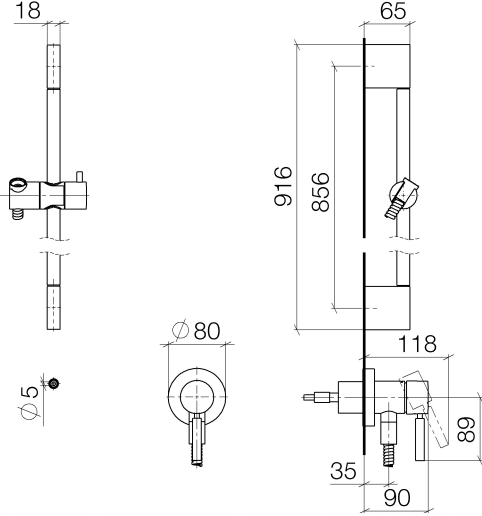

Concealed single-lever mixer with integrated shower connection with shower set without hand shower - Brushed Light Gold

TARA

36 013 660

Fits: TARA, META

- cover plate Ø 78 mm
- metal shower hose 1750mm with integrated anti-twist protection
- slide bar

Required miscellaneous

- Concealed wall mounting -** 35 003 970 90
 - min. recess depth 78 mm
 - max. recess depth 103 mm

Concealed single-lever mixer with integrated shower connection with shower set without hand shower - Brushed Light Gold

TARA

36 013 660

36 013 660

Spare parts list

No.	Item Number	Name	Quantity used	Delivery time
1	05 17 20 726 02 90	fixing set	1	2
2	09 31 11 049 90	pin	2	2
3	04 31 11 113 00 90	pin	2	2
4	08 17 97 054-27	holder	2	60
5	90 28 22 597 00-27	holder	1	30
6	28 322 970-27	Metal shower hose 1/2" x 3/8" x 1750 mm - Brushed Light Gold	1	30
7	12 580 970-27	Slide unit - Brushed Light Gold	1	30
8	90 14 20 026 00 90	seal	1	2
9	36 045 660-27	Concealed single-lever mixer with cover plate with integrated shower connection - Brushed Light Gold	1	30