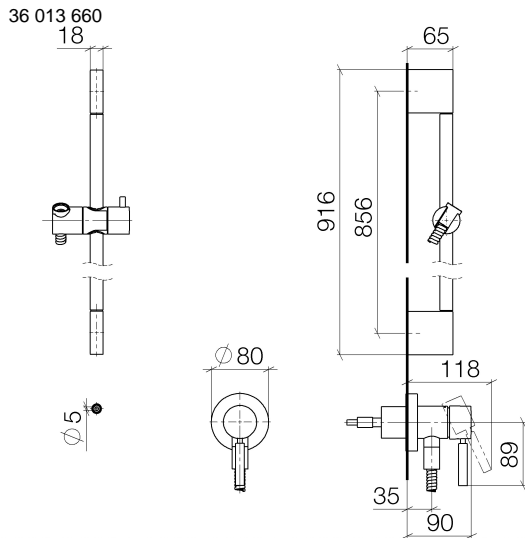

Concealed single-lever mixer with integrated shower connection with shower set without hand shower - Brushed Durabron (23kt Gold)

TARA

36 013 660

Fits: TARA, META

- cover plate Ø 78 mm
- metal shower hose 1750mm with integrated anti-twist protection
- slide bar
- WRAS 2011027

Required miscellaneous

	Concealed wall mounting - •max. recess depth 103 mm •min. recess depth 78 mm	35 003 970 90
--	---	---------------

Required miscellaneous

	Hand shower - Brushed Durabron (23kt Gold)	28 012 979-28
--	---	---------------

Concealed single-lever mixer with integrated shower connection with shower set without hand shower - Brushed Durabronze (23kt Gold)

TARA

Certificates

Belgaqua_21-025- WRAS_2011027. LGA_29569.
27_1.

36 013 660

Spare parts list

No.	Item Number	Name	Quantity used	Delivery time
1	05 17 20 726 02 90	fixing set	1	2
2	09 31 11 049 90	pin	2	2
3	04 31 11 113 00 90	pin	2	2
4	08 17 97 054-28	holder	2	20
5	90 28 22 597 00-28	holder	1	-
Spare part can no longer be ordered, please order the replacement item				
6	28 322 970-28	Metal shower hose 1/2" x 3/8" x 1750 mm - Brushed Durabron (23kt Gold)	1	20
7	12 580 970-28	Slide unit - Brushed Durabron (23kt Gold)	1	20
8	90 14 20 026 00 90	seal	1	2
9	36 045 660-28	Concealed single-lever mixer with cover plate with integrated shower connection - Brushed Durabron (23kt Gold)	1	20