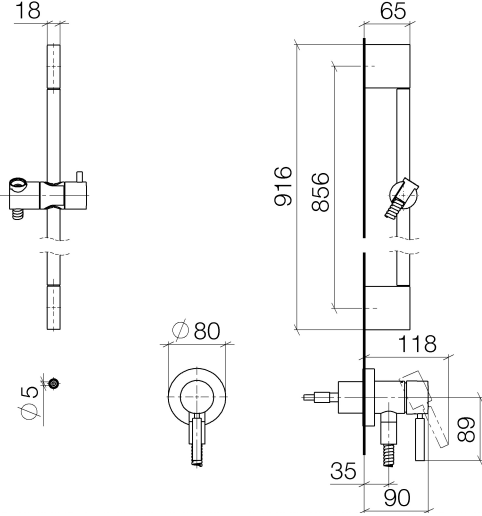

**Concealed single-lever mixer with integrated shower connection with shower set without hand shower - Champagne (22kt Gold)**

TARA

36 013 660

Fits: TARA, META

- cover plate Ø 78 mm
- metal shower hose 1750mm with integrated anti-twist protection
- slide bar
- WRAS 2011027

This article does not include a hand shower!

Intrinsic protection against back flow.

Article cannot be extended, please check the depth of the installation location!

	Champagne (22kt Gold)	36 013 660-47
	Chrome	36 013 660-00
	Brushed Platinum	36 013 660-06
	Platinum	36 013 660-08
	Dark Chrome	36 013 660-19
	Brushed Light Gold	36 013 660-27
	Brushed Durabronze (23kt Gold)	36 013 660-28
	Matte Black	36 013 660-33
	Brushed Champagne (22kt Gold)	36 013 660-46
	Brushed Chrome	36 013 660-93
	Brushed Dark Platinum	36 013 660-99

Concealed single-lever mixer with integrated shower connection with shower set without hand shower - Champagne (22kt Gold)

TARA

36 013 660

**Concealed single-lever mixer with integrated shower connection with shower set without hand shower - Champagne (22kt Gold)**

TARA

36 013 660

Parts for other finishes can be found here: [Chrome](#)

**Spare parts list**

No.	Item Number	Name	Quantity used	Delivery time
1	05 17 20 726 02 90	fixing set	1	2
2	09 31 11 049 90	pin	2	2
3	04 31 11 113 00 90	pin	2	2
4	08 17 97 054-47	holder	2	30
5	90 28 22 597 00-47	holder	1	30
6	28 322 970-47	Metal shower hose 1/2" x 3/8" x 1750 mm - Champagne (22kt Gold)	1	30
7	12 580 970-47	Slide unit - Champagne (22kt Gold)	1	30
8	90 14 20 026 00 90	seal	1	2
9	36 045 660-47	Concealed single-lever mixer with cover plate with integrated shower connection - Champagne (22kt Gold)	1	30