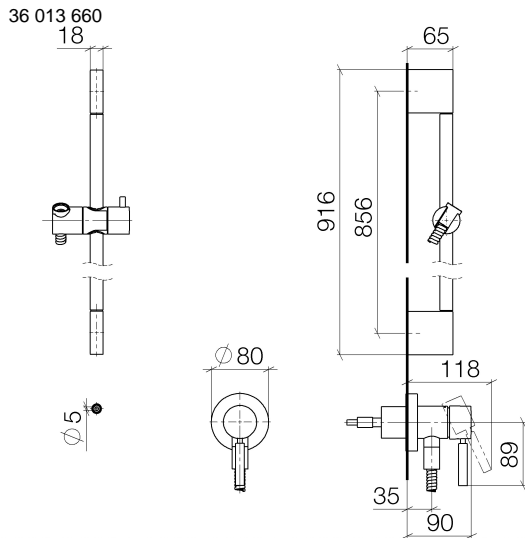

Concealed single-lever mixer with integrated shower connection with shower set without hand shower - Brushed Chrome

TARA

36 013 660

Fits: TARA, META

- cover plate Ø 78 mm
- metal shower hose 1750mm with integrated anti-twist protection
- slide bar
- WRAS 2011027

Intrinsic protection against back flow.

Article cannot be extended, please check the depth of the installation location!

	Brushed Chrome	36 013 660-93
	Chrome	36 013 660-00
	Brushed Platinum	36 013 660-06
	Platinum	36 013 660-08
	Dark Chrome	36 013 660-19
	Brushed Light Gold	36 013 660-27
	Brushed Durabronze (23kt Gold)	36 013 660-28
	Matte Black	36 013 660-33
	Brushed Champagne (22kt Gold)	36 013 660-46
	Champagne (22kt Gold)	36 013 660-47
	Brushed Dark Platinum	36 013 660-99

Required miscellaneous

- Concealed wall mounting -** 35 003 970 90
- max. recess depth 103 mm
  - min. recess depth 78 mm

Concealed single-lever mixer with integrated shower connection with shower set without hand shower - Brushed Chrome

TARA

Certificates

Belgaqua\_21-025- WRAS\_2011027. LGA\_29569.  
27\_1.

36 013 660

Spare parts list

No.	Item Number	Name	Quantity used	Delivery time
1	05 17 20 726 02 90	fixing set	1	2
2	09 31 11 049 90	pin	2	2
3	04 31 11 113 00 90	pin	2	2
4	08 17 97 054-93	holder	2	20
5	90 28 22 597 00-93	holder	1	20
6	28 322 970-93	Metal shower hose 1/2" x 3/8" x 1750 mm - Brushed Chrome	1	20
7	12 580 970-93	Slide unit - Brushed Chrome	1	20
8	90 14 20 026 00 90	seal	1	2
9	36 045 660-93	Concealed single-lever mixer with cover plate with integrated shower connection - Brushed Chrome	1	20