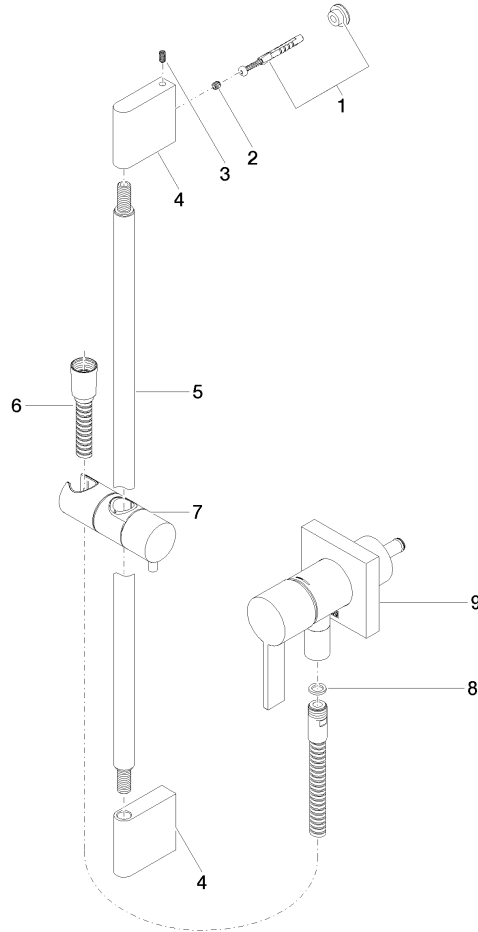

**Concealed single-lever mixer with integrated shower connection with shower set without hand shower - Platinum**

IMO

36 013 970

Fits: IMO, MEM, CL.1

- cover plate 80 x 80 mm
- metal shower hose 1750mm with integrated anti-twist protection
- slide bar
- Pipe diameter 18 mm

**Concealed single-lever mixer with integrated shower connection with shower set without hand shower - Platinum**

IMO

36 013 970

mm [inches]

**Certificates**

Belgaqua\_21-025- WRAS\_2011027. LGA\_29569.  
27\_1.

36 013 970

Spare parts list

No.	Item Number	Name	Quantity used	Delivery time
1	05 17 20 726 02 90	fixing set	1	2
2	09 31 11 049 90	pin	2	2
3	04 31 11 113 00 90	pin	2	2
4	08 17 97 054-08	holder	2	40
5	90 28 22 597 00-08	holder	1	-
Spare part can no longer be ordered, please order the replacement item				
6	28 322 970-08	Metal shower hose 1/2" x 3/8" x 1750 mm - Platinum	1	40
7	12 580 970-08	Slide unit - Platinum	1	40
8	90 14 20 026 00 90	seal	1	2
9	36 045 970-08	Concealed single-lever mixer with cover plate with integrated shower connection - Platinum	1	40