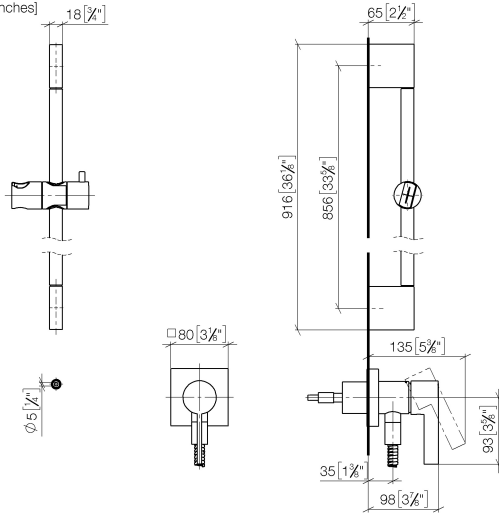

Concealed single-lever mixer with integrated shower connection with shower set without hand shower - Dark Chrome

IMO

36 013 970

Fits: IMO, MEM, CL.1

- cover plate 80 x 80 mm
- metal shower hose 1750mm with integrated anti-twist protection
- slide bar
- Pipe diameter 18 mm

This article does not include a hand shower!

Intrinsic protection against back flow.

Article cannot be extended, please check the depth of the installation location!

	Dark Chrome	36 013 970-19
	Chrome	36 013 970-00
	Brushed Platinum	36 013 970-06
	Platinum	36 013 970-08
	Brushed Durabronze (23kt Gold)	36 013 970-28
	Matte Black	36 013 970-33
	Brushed Champagne (22kt Gold)	36 013 970-46
	Champagne (22kt Gold)	36 013 970-47
	Brushed Chrome	36 013 970-93
	Brushed Dark Platinum	36 013 970-99

Concealed single-lever mixer with integrated shower connection with shower set without hand shower - Dark Chrome

IMO

36 013 970

mm [inches]

Concealed single-lever mixer with integrated shower connection with shower set without hand shower - Dark Chrome