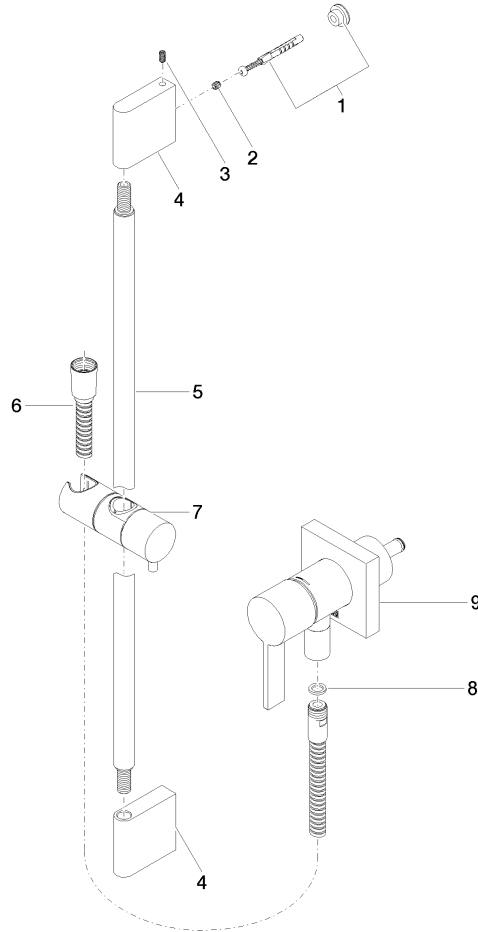

**Concealed single-lever mixer with integrated shower connection with shower set without hand shower - Brushed Champagne (22kt Gold)**

IMO

36 013 970

Fits: IMO, MEM, CL.1

- cover plate 80 x 80 mm
- metal shower hose 1750mm with integrated anti-twist protection
- slide bar
- Pipe diameter 18 mm

Concealed single-lever mixer with integrated shower connection with shower set without hand shower - Brushed Champagne (22kt Gold)

IMO

36 013 970

mm [inches]

**Concealed single-lever mixer with integrated shower connection with shower set without hand shower - Brushed Champagne (22kt Gold)**

IMO

36 013 970

Parts for other finishes can be found here: [Chrome](#)

**Spare parts list**

No.	Item Number	Name	Quantity used	Delivery time
1	05 17 20 726 02 90	fixing set	1	2
2	09 31 11 049 90	pin	2	2
3	04 31 11 113 00 90	pin	2	2
4	08 17 97 054-46	holder	2	30
5	90 28 22 597 00-46	holder	1	30
6	28 322 970-46	Metal shower hose 1/2" x 3/8" x 1750 mm - Brushed Champagne (22kt Gold)	1	30
7	12 580 970-46	Slide unit - Brushed Champagne (22kt Gold)	1	30
8	90 14 20 026 00 90	seal	1	2
9	36 045 970-46	Concealed single-lever mixer with cover plate with integrated shower connection - Brushed Champagne (22kt Gold)	1	30