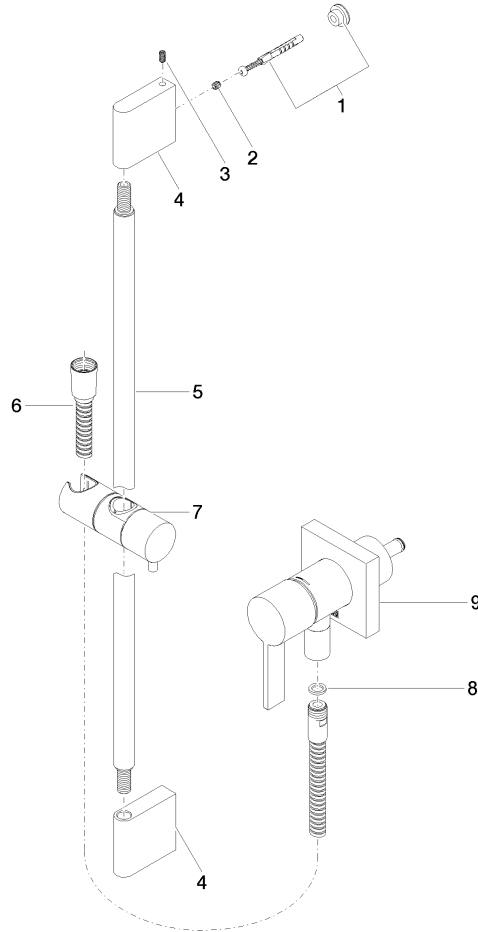

Concealed single-lever mixer with integrated shower connection with shower set without hand shower - Champagne (22kt Gold)

IMO

36 013 970

Fits: IMO, MEM, CL.1

- cover plate 80 x 80 mm
- metal shower hose 1750mm with integrated anti-twist protection
- slide bar
- Pipe diameter 18 mm

Concealed single-lever mixer with integrated shower connection with shower set without hand shower - Champagne (22kt Gold)

IMO

36 013 970

mm [inches]

Concealed single-lever mixer with integrated shower connection with shower set without hand shower - Champagne (22kt Gold)

IMO

36 013 970

Parts for other finishes can be found here: [Chrome](#)

Spare parts list

| No. | Item Number | Name | Quantity used | Delivery time |
|-----|--------------------|---|---------------|---------------|
| 1 | 05 17 20 726 02 90 | fixing set | 1 | 2 |
| 2 | 09 31 11 049 90 | pin | 2 | 2 |
| 3 | 04 31 11 113 00 90 | pin | 2 | 2 |
| 4 | 08 17 97 054-47 | holder | 2 | 30 |
| 5 | 90 28 22 597 00-47 | holder | 1 | 30 |
| 6 | 28 322 970-47 | Metal shower hose 1/2" x 3/8" x 1750 mm - Champagne (22kt Gold) | 1 | 30 |
| 7 | 12 580 970-47 | Slide unit - Champagne (22kt Gold) | 1 | 30 |
| 8 | 90 14 20 026 00 90 | seal | 1 | 2 |
| 9 | 36 045 970-47 | Concealed single-lever mixer with cover plate with integrated shower connection - Champagne (22kt Gold) | 1 | 60 |