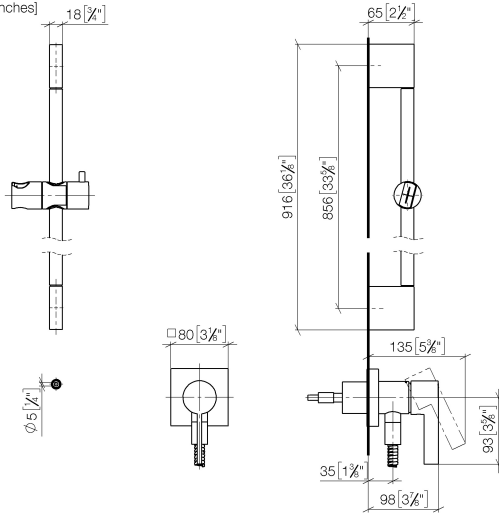

Concealed single-lever mixer with integrated shower connection with shower set without hand shower - Champagne (22kt Gold)

IMO

36 013 970

Fits: IMO, MEM, CL.1

- cover plate 80 x 80 mm
- metal shower hose 1750mm with integrated anti-twist protection
- slide bar
- Pipe diameter 18 mm

This article does not include a hand shower!

Intrinsic protection against back flow.

Article cannot be extended, please check the depth of the installation location!

| | | |
|---|--------------------------------|---------------|
|  | Champagne (22kt Gold) | 36 013 970-47 |
|  | Chrome | 36 013 970-00 |
|  | Brushed Platinum | 36 013 970-06 |
|  | Platinum | 36 013 970-08 |
|  | Dark Chrome | 36 013 970-19 |
|  | Brushed Durabronze (23kt Gold) | 36 013 970-28 |
|  | Matte Black | 36 013 970-33 |
|  | Brushed Champagne (22kt Gold) | 36 013 970-46 |
|  | Brushed Chrome | 36 013 970-93 |
|  | Brushed Dark Platinum | 36 013 970-99 |

Concealed single-lever mixer with integrated shower connection with shower set without hand shower - Champagne (22kt Gold)

IMO

36 013 970

mm [inches]

Concealed single-lever mixer with integrated shower connection with shower set without hand shower - Champagne (22kt Gold)

IMO

36 013 970

Parts for other finishes can be found here: [Chrome](#)

Spare parts list

| No. | Item Number | Name | Quantity used | Delivery time |
|-----|--------------------|---|---------------|---------------|
| 1 | 05 17 20 726 02 90 | fixing set | 1 | 2 |
| 2 | 09 31 11 049 90 | pin | 2 | 2 |
| 3 | 04 31 11 113 00 90 | pin | 2 | 2 |
| 4 | 08 17 97 054-47 | holder | 2 | 30 |
| 5 | 90 28 22 597 00-47 | holder | 1 | 30 |
| 6 | 28 322 970-47 | Metal shower hose 1/2" x 3/8" x 1750 mm - Champagne (22kt Gold) | 1 | 30 |
| 7 | 12 580 970-47 | Slide unit - Champagne (22kt Gold) | 1 | 30 |
| 8 | 90 14 20 026 00 90 | seal | 1 | 2 |
| 9 | 36 045 970-47 | Concealed single-lever mixer with cover plate with integrated shower connection - Champagne (22kt Gold) | 1 | 60 |