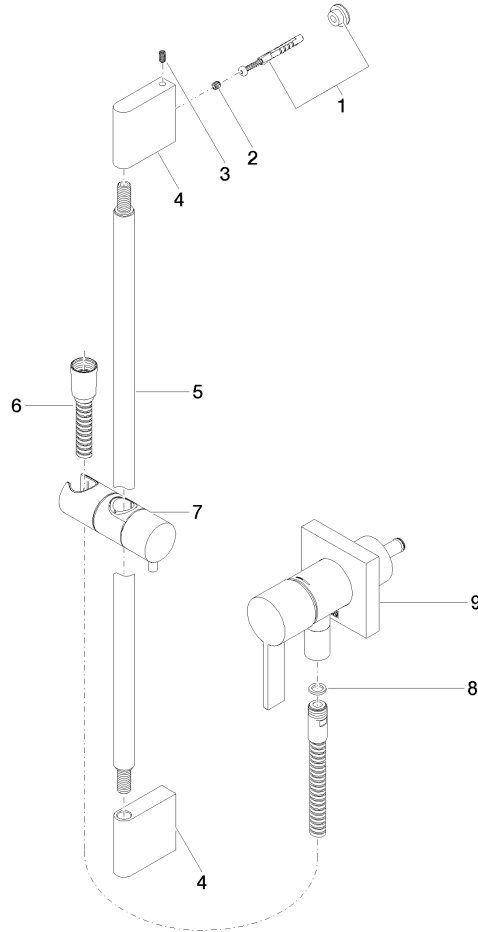

Concealed single-lever mixer with integrated shower connection with shower set without hand shower - Brushed Chrome

IMO

36 013 970

Fits: IMO, MEM, CL.1

- cover plate 80 x 80 mm
- metal shower hose 1750mm with integrated anti-twist protection
- slide bar
- Pipe diameter 18 mm

Required miscellaneous

- Concealed wall mounting -** 35 003 970 90
- max. recess depth 103 mm
 - min. recess depth 78 mm

Concealed single-lever mixer with integrated shower connection with shower set without hand shower - Brushed Chrome

IMO

36 013 970

mm [inches]

Certificates

Belgaqua_21-025- WRAS_2011027. LGA_29569.
27_1.

36 013 970

Spare parts list

No.	Item Number	Name	Quantity used	Delivery time
1	05 17 20 726 02 90	fixing set	1	2
2	09 31 11 049 90	pin	2	2
3	04 31 11 113 00 90	pin	2	2
4	08 17 97 054-93	holder	2	20
5	90 28 22 597 00-93	holder	1	20
6	28 322 970-93	Metal shower hose 1/2" x 3/8" x 1750 mm - Brushed Chrome	1	20
7	12 580 970-93	Slide unit - Brushed Chrome	1	20
8	90 14 20 026 00 90	seal	1	2
9	36 045 970-93	Concealed single-lever mixer with cover plate with integrated shower connection - Brushed Chrome	1	20