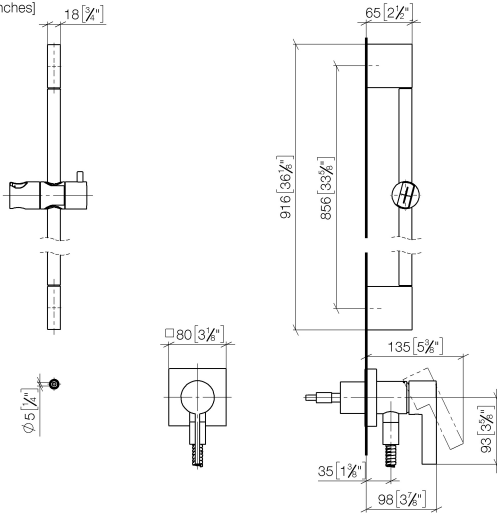

Concealed single-lever mixer with integrated shower connection with shower set without hand shower - Brushed Chrome

IMO

36 013 970

Fits: IMO, MEM, CL.1

- cover plate 80 x 80 mm
- metal shower hose 1750mm with integrated anti-twist protection
- slide bar
- Pipe diameter 18 mm

Required miscellaneous

- Concealed wall mounting -** 35 003 970 90
- max. recess depth 103 mm
 - min. recess depth 78 mm

Concealed single-lever mixer with integrated shower connection with shower set without hand shower - Brushed Chrome

IMO

36 013 970

mm [inches]

Certificates

Belgaqua_21-025- WRAS_2011027. LGA_29569.
27_1.

36 013 970

Spare parts list

No.	Item Number	Name	Quantity used	Delivery time
1	05 17 20 726 02 90	fixing set	1	2
2	09 31 11 049 90	pin	2	2
3	04 31 11 113 00 90	pin	2	2
4	08 17 97 054-93	holder	2	20
5	90 28 22 597 00-93	holder	1	20
6	28 322 970-93	Metal shower hose 1/2" x 3/8" x 1750 mm - Brushed Chrome	1	20
7	12 580 970-93	Slide unit - Brushed Chrome	1	20
8	90 14 20 026 00 90	seal	1	2
9	36 045 970-93	Concealed single-lever mixer with cover plate with integrated shower connection - Brushed Chrome	1	20