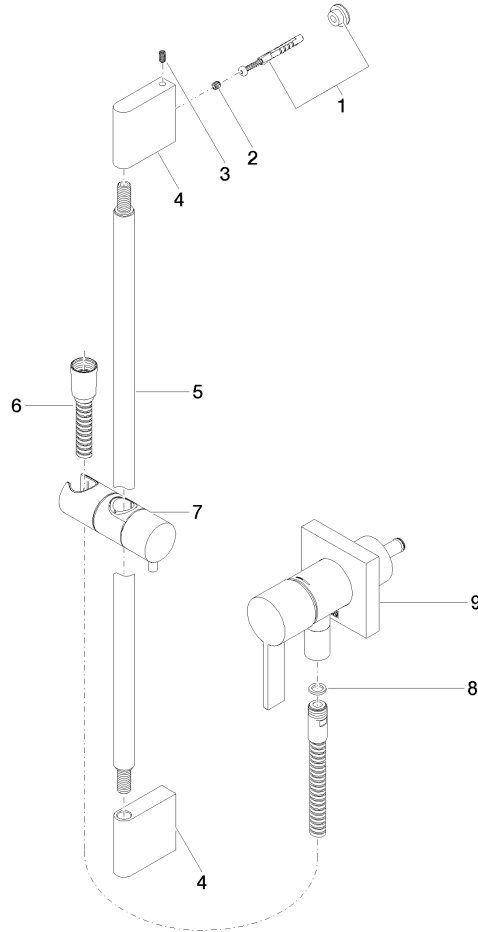

Concealed single-lever mixer with integrated shower connection with shower set without hand shower - Brushed Dark Platinum

IMO

36 013 970

Fits: IMO, MEM, CL.1

- cover plate 80 x 80 mm
- metal shower hose 1750mm with integrated anti-twist protection
- slide bar
- Pipe diameter 18 mm

Required miscellaneous

	Concealed wall mounting - •max. recess depth 103 mm •min. recess depth 78 mm	35 003 970 90
--	---	---------------

Required miscellaneous

	Hand shower - Brushed Dark Platinum	28 017 979-99
--	--	---------------

36 013 970

mm [inches]

Certificates

Belgaqua_21-025- WRAS_2011027. LGA_29569.
27_1.

36 013 970

Spare parts list

No.	Item Number	Name	Quantity used	Delivery time
1	05 17 20 726 02 90	fixing set	1	2
2	09 31 11 049 90	pin	2	2
3	04 31 11 113 00 90	pin	2	2
4	08 17 97 054-99	holder	2	30
5	90 28 22 597 00-99	holder	1	30
6	28 322 970-99	Metal shower hose 1/2" x 3/8" x 1750 mm - Brushed Dark Platinum	1	2
7	12 580 970-99	Slide unit - Brushed Dark Platinum	1	30
8	90 14 20 026 00 90	seal	1	2
9	36 045 970-99	Concealed single-lever mixer with cover plate with integrated shower connection - Brushed Dark Platinum	1	30