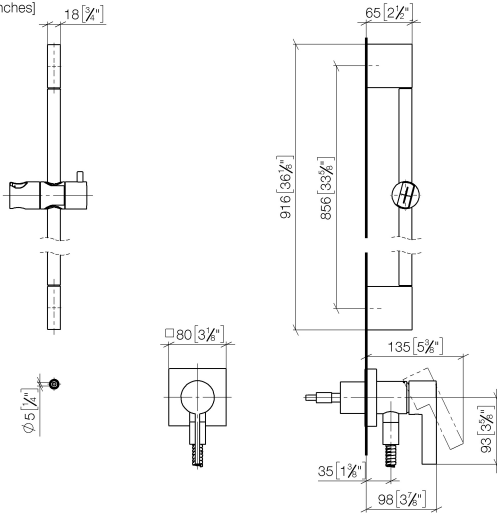

Concealed single-lever mixer with integrated shower connection with shower set without hand shower - Brushed Dark Platinum

IMO

36 013 970

Fits: IMO, MEM, CL.1

- cover plate 80 x 80 mm
- metal shower hose 1750mm with integrated anti-twist protection
- slide bar
- Pipe diameter 18 mm

Required miscellaneous

	Concealed wall mounting - •max. recess depth 103 mm •min. recess depth 78 mm	35 003 970 90
--	---	---------------

Required miscellaneous

	Hand shower - Brushed Dark Platinum	28 017 979-99
--	--	---------------

36 013 970

mm [inches]

Certificates

Belgaqua_21-025- WRAS_2011027. LGA_29569.
27_1.

36 013 970

Spare parts list

No.	Item Number	Name	Quantity used	Delivery time
1	05 17 20 726 02 90	fixing set	1	2
2	09 31 11 049 90	pin	2	2
3	04 31 11 113 00 90	pin	2	2
4	08 17 97 054-99	holder	2	30
5	90 28 22 597 00-99	holder	1	30
6	28 322 970-99	Metal shower hose 1/2" x 3/8" x 1750 mm - Brushed Dark Platinum	1	2
7	12 580 970-99	Slide unit - Brushed Dark Platinum	1	30
8	90 14 20 026 00 90	seal	1	2
9	36 045 970-99	Concealed single-lever mixer with cover plate with integrated shower connection - Brushed Dark Platinum	1	30