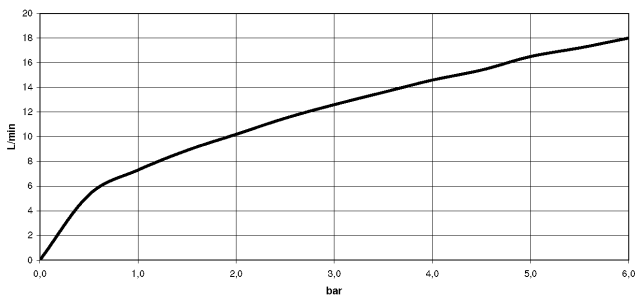

**Required miscellaneous**

**Concealed wall mounting -** 35 003 970 90

- max. recess depth 103 mm
- min. recess depth 78 mm

**Concealed single-lever mixer with cover plate with integrated shower connection - Platinum**

TARA

36 045 660  
mm [inches]

**Flow rate chart**

**Codes & Standards**

DIN 4109

EN 1717

ISO 3822

Scottish Water  
Byelaws