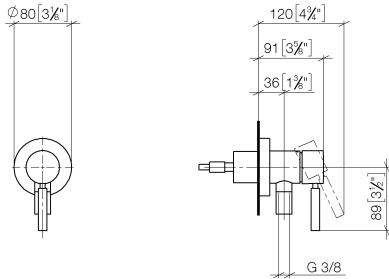

**Concealed single-lever mixer with cover plate with integrated shower connection - Platinum**

TARA

36 045 660

- cover plate Ø 78 mm
- WRAS 2101023

**Intrinsic protection against back flow.**

**Article cannot be extended, please check the depth of the installation location!**

**Required miscellaneous**

**Concealed wall mounting -** 35 003 970 90

- max. recess depth 103 mm
- min. recess depth 78 mm

**Concealed single-lever mixer with cover plate with integrated shower connection - Platinum**

TARA

36 045 660  
mm [inches]

**Flow rate chart**

**Codes & Standards**

DIN 4109

EN 1717

ISO 3822

Scottish Water  
Byelaws

UK Water Supply  
Regulations

Ü-Zeichen

Concealed single-lever mixer with cover plate with integrated shower connection - Platinum

---

TARA

36 045 660

Certificates

---