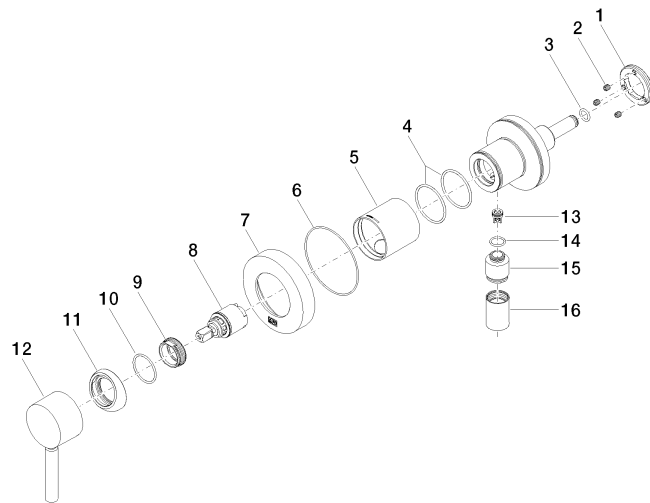

**Concealed single-lever mixer with cover plate with integrated shower connection - Platinum**

TARA

36 045 660

- cover plate Ø 78 mm
- WRAS 2101023

**Intrinsic protection against back flow.**

**Article cannot be extended, please check the depth of the installation location!**

TARA

36 045 660  
mm [inches]

**Flow rate chart**

**Codes & Standards**

DIN 4109

EN 1717

ISO 3822

Scottish Water  
Byelaws

WRAS\_2101

Belgaqua\_21-025-2 LGA\_29

Concealed single-lever mixer with cover plate with integrated shower connection - Platinum

TARA

36 045 660

Product version up to 5/15/2020

Product version from 5/15/2020 to 5/15/2020

**Product version from 5/15/2020**

Concealed single-lever mixer with cover plate with integrated shower connection - Platinum

TARA

36 045 660

Spare parts list

Product version up to 5/15/2020

Product version from 5/15/2020 to 5/15/2020