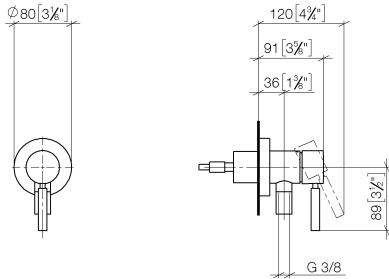

Concealed single-lever mixer with cover plate with integrated shower connection - Dark Chrome

TARA

36 045 660

- cover plate Ø 78 mm
- WRAS 2101023

Intrinsic protection against back flow.

Article cannot be extended, please check the depth of the installation location!

Fits: TARA, META

	Dark Chrome	36 045 660-19
	Chrome	36 045 660-00
	Brushed Platinum	36 045 660-06
	Platinum	36 045 660-08
	Light Gold	36 045 660-26
	Brushed Light Gold	36 045 660-27
	Brushed Durabronze (23kt Gold)	36 045 660-28
	Matte Black	36 045 660-33
	Brushed Bronze	36 045 660-42
	Brushed Champagne (22kt Gold)	36 045 660-46
	Champagne (22kt Gold)	36 045 660-47
	Brushed Chrome	36 045 660-93
	Brushed Dark Platinum	36 045 660-99

Concealed single-lever mixer with cover plate with integrated shower connection - Dark Chrome

TARA

36 045 660
mm [inches]

Flow rate chart

Concealed single-lever mixer with cover plate with integrated shower connection - Dark Chrome

TARA

36 045 660

Parts for other finishes can be found here: [Chrome](#)

Concealed single-lever mixer with cover plate with integrated shower connection - Dark Chrome

TARA

36 045 660

Spare parts list