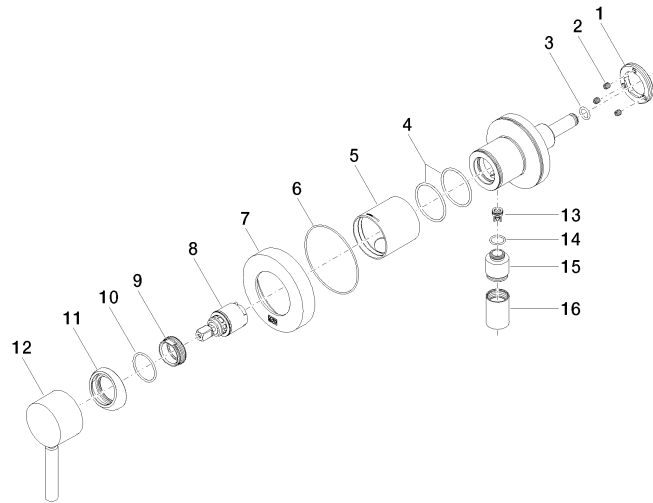

Concealed single-lever mixer with cover plate with integrated shower connection - Dark Chrome

TARA

36 045 660

- cover plate Ø 78 mm
- WRAS 2101023

Intrinsic protection against back flow.

Article cannot be extended, please check the depth of the installation location!

Fits: TARA, META

	Dark Chrome	36 045 660-19
	Chrome	36 045 660-00
	Brushed Platinum	36 045 660-06
	Platinum	36 045 660-08
	Light Gold	36 045 660-26
	Brushed Light Gold	36 045 660-27
	Brushed Durabronze (23kt Gold)	36 045 660-28
	Matte Black	36 045 660-33
	Brushed Bronze	36 045 660-42
	Brushed Champagne (22kt Gold)	36 045 660-46
	Champagne (22kt Gold)	36 045 660-47
	Brushed Chrome	36 045 660-93
	Brushed Dark Platinum	36 045 660-99

Concealed single-lever mixer with cover plate with integrated shower connection - Dark Chrome

TARA

36 045 660
mm [inches]

Flow rate chart

Concealed single-lever mixer with cover plate with integrated shower connection - Dark Chrome

TARA

36 045 660

Parts for other finishes can be found here: [Chrome](#)

Concealed single-lever mixer with cover plate with integrated shower connection - Dark Chrome

TARA

36 045 660

Spare parts list