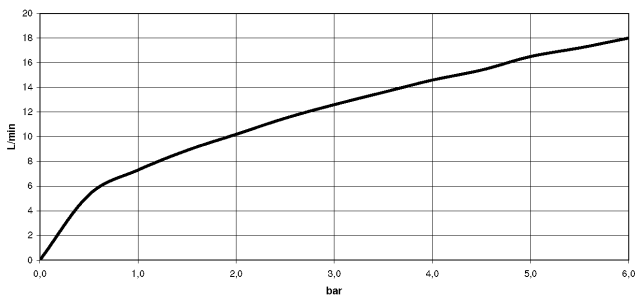

Concealed single-lever mixer with cover plate with integrated shower connection - Dark Chrome

TARA

36 045 660

- cover plate Ø 78 mm
- WRAS 2101023

Intrinsic protection against back flow.

Article cannot be extended, please check the depth of the installation location!

Concealed single-lever mixer with cover plate with integrated shower connection - Dark Chrome

TARA

36 045 660
mm [inches]

Flow rate chart

Concealed single-lever mixer with cover plate with integrated shower connection - Dark Chrome