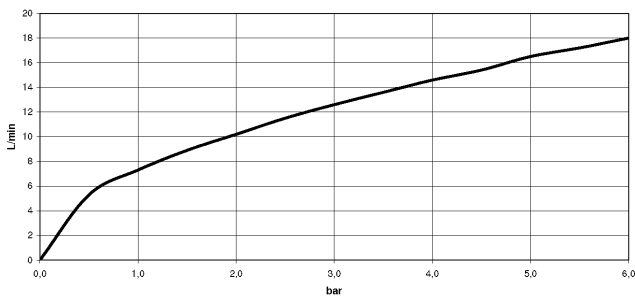

**Required miscellaneous**

	<b>Concealed wall mounting -</b> •min. recess depth 78 mm •max. recess depth 103 mm	35 003 970 90
---	---	---------------

**Concealed single-lever mixer with cover plate with integrated shower connection - Light Gold**

TARA

36 045 660  
mm [inches]

**Flow rate chart**