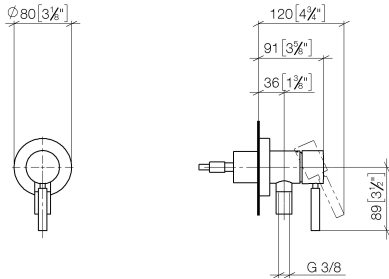

**Concealed single-lever mixer with cover plate with integrated shower connection - Light Gold**

TARA

36 045 660

- cover plate Ø 78 mm
- WRAS 2101023

**Intrinsic protection against back flow.**

**Article cannot be extended, please check the depth of the installation location!**

Intrinsic protection against back flow.

Article cannot be extended, please check the depth of the installation location!

Fits: TARA, META

	Light Gold	36 045 660-26
	Chrome	36 045 660-00
	Brushed Platinum	36 045 660-06
	Platinum	36 045 660-08
	Dark Chrome	36 045 660-19
	Brushed Light Gold	36 045 660-27
	Brushed Durabronze (23kt Gold)	36 045 660-28
	Matte Black	36 045 660-33
	Brushed Bronze	36 045 660-42
	Brushed Champagne (22kt Gold)	36 045 660-46
	Champagne (22kt Gold)	36 045 660-47
	Brushed Chrome	36 045 660-93
	Brushed Dark Platinum	36 045 660-99

**Required miscellaneous**

	<b>Concealed wall mounting -</b> •min. recess depth 78 mm •max. recess depth 103 mm	35 003 970 90
---	---	---------------

**Concealed single-lever mixer with cover plate with integrated shower connection - Light Gold**

TARA

36 045 660  
mm [inches]

**Flow rate chart**