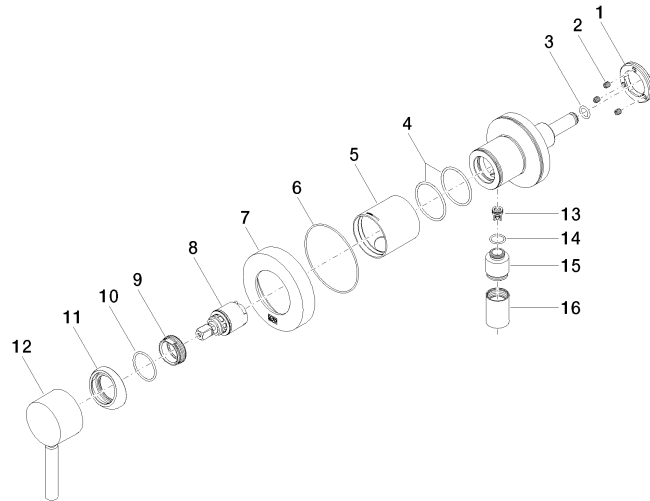

**Concealed single-lever mixer with cover plate with integrated shower connection - Light Gold**

TARA

36 045 660

- cover plate Ø 78 mm
- WRAS 2101023

**Intrinsic protection against back flow.**

**Article cannot be extended, please check the depth of the installation location!**

**Required miscellaneous**

	<b>Concealed wall mounting -</b> •min. recess depth 78 mm •max. recess depth 103 mm	35 003 970 90
---	---	---------------

**Concealed single-lever mixer with cover plate with integrated shower connection - Light Gold**

TARA

36 045 660  
mm [inches]

**Flow rate chart**

# Concealed single-lever mixer with cover plate with integrated shower connection - Light Gold

TARA

36 045 660

**Product version from 5/15/2020**

Concealed single-lever mixer with cover plate with integrated shower connection - Light Gold