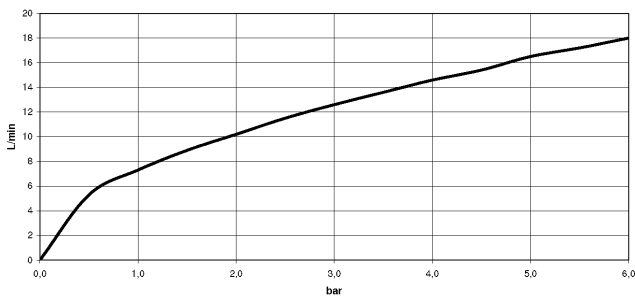

Concealed single-lever mixer with cover plate with integrated shower connection - Brushed Bronze

TARA

36 045 660

Fits: TARA, META

- cover plate Ø 78 mm
- WRAS 2101023

Intrinsic protection against back flow.

Concealed single-lever mixer with cover plate with integrated shower connection - Brushed Bronze

TARA

36 045 660
mm [inches]

Flow rate chart

Concealed single-lever mixer with cover plate with integrated shower connection - Brushed Bronze