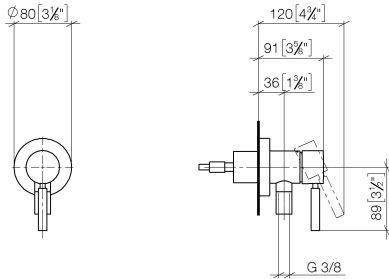

Concealed single-lever mixer with cover plate with integrated shower connection - Brushed Bronze

TARA

36 045 660

Fits: TARA, META

- cover plate Ø 78 mm
- WRAS 2101023

Intrinsic protection against back flow.

Concealed single-lever mixer with cover plate with integrated shower connection - Brushed Bronze

TARA

36 045 660
mm [inches]

Flow rate chart

Concealed single-lever mixer with cover plate with integrated shower connection - Brushed Bronze

TARA

36 045 660

Product version from 5/15/2020

Parts for other finishes can be found here: [Chrome](#)

Concealed single-lever mixer with cover plate with integrated shower connection - Brushed Bronze

TARA

36 045 660