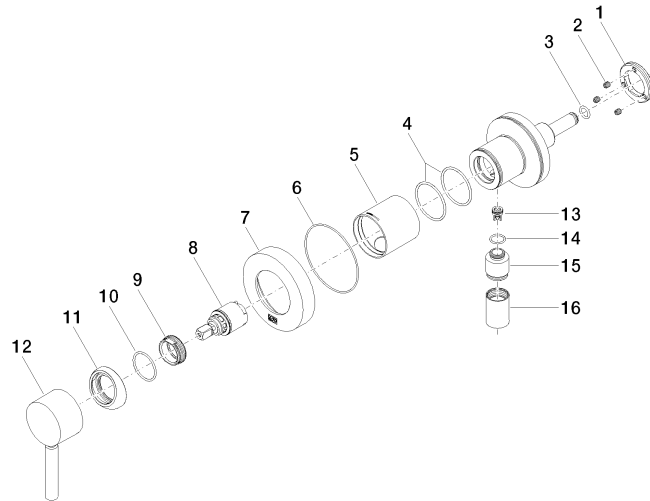

Concealed single-lever mixer with cover plate with integrated shower connection - Brushed Bronze

TARA

36 045 660

Fits: TARA, META

- cover plate Ø 78 mm
- WRAS 2101023

Intrinsic protection against back flow.

Concealed single-lever mixer with cover plate with integrated shower connection - Brushed Bronze

TARA

36 045 660
mm [inches]

Flow rate chart

Concealed single-lever mixer with cover plate with integrated shower connection - Brushed Bronze

TARA

36 045 660

Product version from 5/15/2020

Parts for other finishes can be found here: [Chrome](#)

Concealed single-lever mixer with cover plate with integrated shower connection - Brushed Bronze

TARA

36 045 660