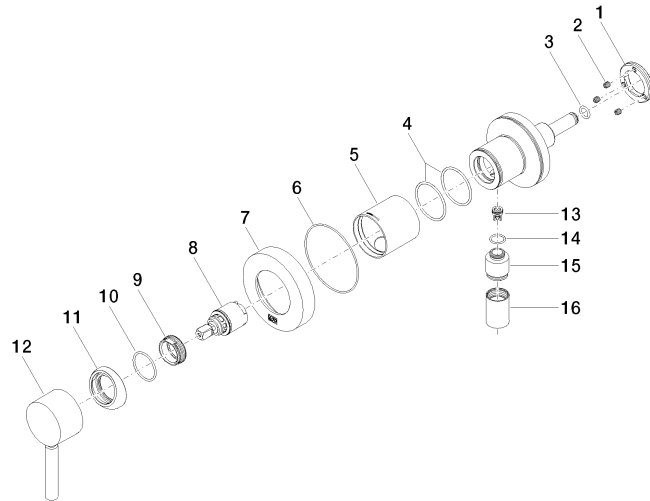

Concealed single-lever mixer with cover plate with integrated shower connection - Champagne (22kt Gold)

TARA

36 045 660

- cover plate Ø 78 mm
- WRAS 2101023

Intrinsic protection against back flow.

Article cannot be extended, please check the depth of the installation location!

Fits: TARA, META

	Champagne (22kt Gold)	36 045 660-47
	Chrome	36 045 660-00
	Brushed Platinum	36 045 660-06
	Platinum	36 045 660-08
	Dark Chrome	36 045 660-19
	Light Gold	36 045 660-26
	Brushed Light Gold	36 045 660-27
	Brushed Durabronze (23kt Gold)	36 045 660-28
	Matte Black	36 045 660-33
	Brushed Bronze	36 045 660-42
	Brushed Champagne (22kt Gold)	36 045 660-46
	Brushed Chrome	36 045 660-93
	Brushed Dark Platinum	36 045 660-99

Concealed single-lever mixer with cover plate with integrated shower connection - Champagne (22kt Gold)

TARA

36 045 660
mm [inches]

Flow rate chart

Concealed single-lever mixer with cover plate with integrated shower connection - Champagne (22kt Gold)

TARA

36 045 660

Product version from 5/15/2020

Parts for other finishes can be found here: [Chrome](#)

Concealed single-lever mixer with cover plate with integrated shower connection - Champagne (22kt Gold)