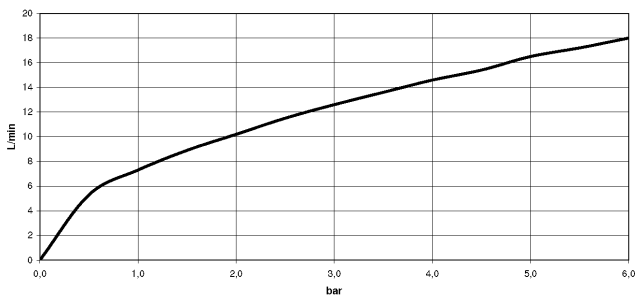

Concealed single-lever mixer with cover plate with integrated shower connection - Champagne (22kt Gold)

TARA

36 045 660

- cover plate Ø 78 mm
- WRAS 2101023

Intrinsic protection against back flow.

Article cannot be extended, please check the depth of the installation location!

Concealed single-lever mixer with cover plate with integrated shower connection - Champagne (22kt Gold)

TARA

36 045 660
mm [inches]

Flow rate chart

Concealed single-lever mixer with cover plate with integrated shower connection - Champagne (22kt Gold)