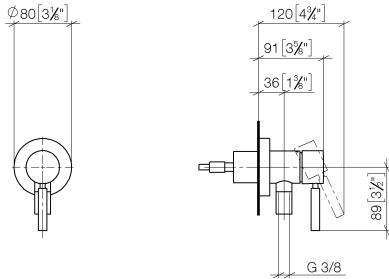

Concealed single-lever mixer with cover plate with integrated shower connection - Champagne (22kt Gold)

TARA

36 045 660

- cover plate Ø 78 mm
- WRAS 2101023

Intrinsic protection against back flow.

Article cannot be extended, please check the depth of the installation location!

Fits: TARA, META

	Champagne (22kt Gold)	36 045 660-47
	Chrome	36 045 660-00
	Brushed Platinum	36 045 660-06
	Platinum	36 045 660-08
	Dark Chrome	36 045 660-19
	Light Gold	36 045 660-26
	Brushed Light Gold	36 045 660-27
	Brushed Durabronze (23kt Gold)	36 045 660-28
	Matte Black	36 045 660-33
	Brushed Bronze	36 045 660-42
	Brushed Champagne (22kt Gold)	36 045 660-46
	Brushed Chrome	36 045 660-93
	Brushed Dark Platinum	36 045 660-99

Concealed single-lever mixer with cover plate with integrated shower connection - Champagne (22kt Gold)

TARA

36 045 660
mm [inches]

Flow rate chart

Concealed single-lever mixer with cover plate with integrated shower connection - Champagne (22kt Gold)

TARA

36 045 660

Product version from 5/15/2020

Parts for other finishes can be found here: [Chrome](#)

Concealed single-lever mixer with cover plate with integrated shower connection - Champagne (22kt Gold)