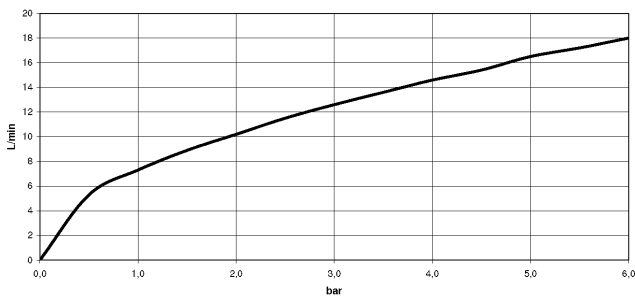

TARA

36 045 660
mm [inches]

Flow rate chart

Codes & Standards

DIN 4109

EN 1717

ISO 3822

Scottish Water
Byelaws