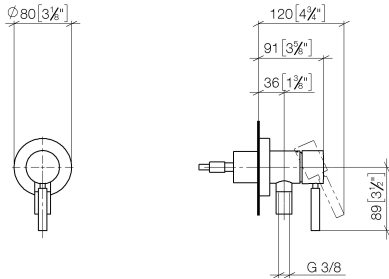

Concealed single-lever mixer with cover plate with integrated shower connection - Brushed Dark Platinum

TARA

36 045 660

Fits: TARA, META

- cover plate Ø 78 mm
- WRAS 2101023

Intrinsic protection against back flow.

Required miscellaneous

	Concealed wall mounting - •max. recess depth 103 mm •min. recess depth 78 mm	35 003 970 90
---	---	---------------

Concealed single-lever mixer with cover plate with integrated shower connection - Brushed Dark Platinum

TARA

36 045 660
mm [inches]

Flow rate chart

Codes & Standards

DIN 4109

EN 1717

ISO 3822

Scottish Water
Byelaws

UK Water Supply
Regulations

Ü-Zeichen

Concealed single-lever mixer with cover plate with integrated shower connection - Brushed Dark Platinum

TARA

36 045 660

Certificates

WRAS_2101

Belgaqua_21-025-2 LGA_29