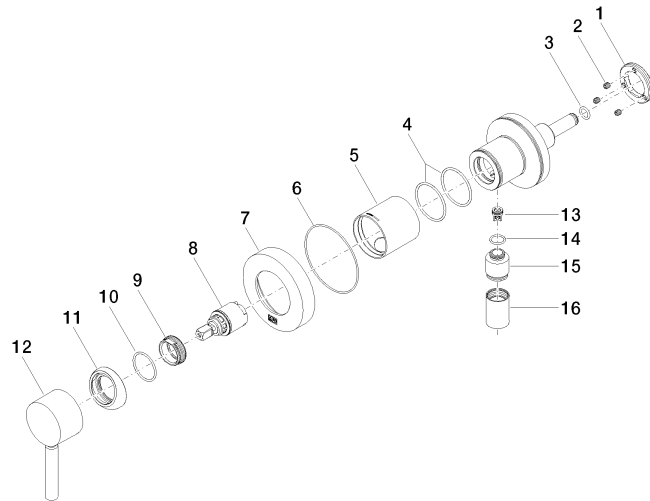

Concealed single-lever mixer with cover plate with integrated shower connection - Brushed Dark Platinum

TARA

36 045 660

Fits: TARA, META

- cover plate Ø 78 mm
- WRAS 2101023

Intrinsic protection against back flow.

UK Water Supply
Regulations

Ü-Zeichen

Concealed single-lever mixer with cover plate with integrated shower connection - Brushed Dark Platinum

TARA

36 045 660

Certificates

WRAS_2101

Belgaqua_21-025-2 LGA_29

Concealed single-lever mixer with cover plate with integrated shower connection - Brushed Dark Platinum

TARA

36 045 660

Product version up to 5/15/2020

Product version from 5/15/2020 to 5/15/2020

Product version from 5/15/2020

Concealed single-lever mixer with cover plate with integrated shower connection - Brushed Dark Platinum

TARA

36 045 660

Spare parts list

Product version up to 5/15/2020

Product version from 5/15/2020 to 5/15/2020