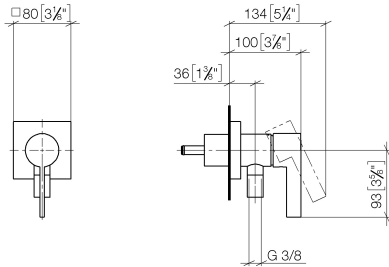

Concealed single-lever mixer with cover plate with integrated shower connection - Dark Chrome

IMO

36 045 970

- cover plate 80 x 80 mm

Intrinsic protection against back flow.

Article cannot be extended, please check the depth of the installation location!

Concealed single-lever mixer with cover plate with integrated shower
connection - Dark Chrome

IMO

36 045 970
mm [inches]

Concealed single-lever mixer with cover plate with integrated shower connection - Dark Chrome