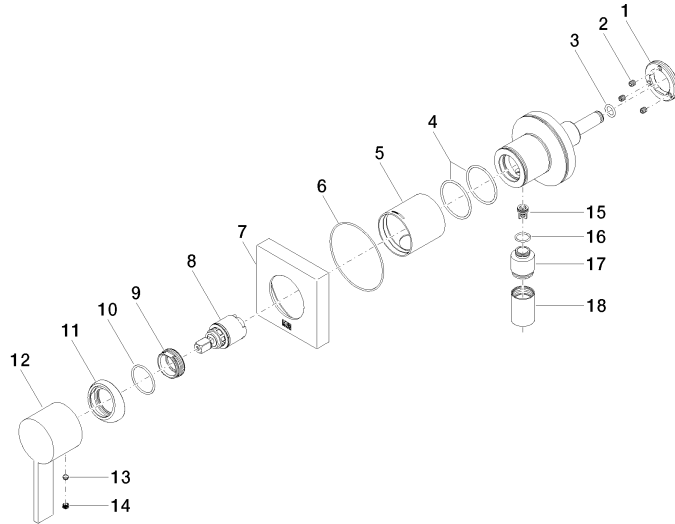

Concealed single-lever mixer with cover plate with integrated shower connection - Brushed Durabrass (23kt Gold)

IMO

36 045 970

- cover plate 80 x 80 mm
- Intrinsic protection against back flow.**

Article cannot be extended, please check the depth of the installation location!

Required miscellaneous

	Concealed wall mounting - •max. recess depth 103 mm •min. recess depth 78 mm	35 003 970 90
---	---	---------------

Concealed single-lever mixer with cover plate with integrated shower
connection - Brushed Durabron (23kt Gold)

IMO

36 045 970
mm [inches]

Certificates

Belgaqua_21-025- LGA_29569.
27_1.

36 045 970

Spare parts list

No.	Item Number	Name	Quantity used	Delivery time
1	09 24 77 002 90	nut	1	2
2	90 31 11 030 00 90	pin	3	2
3	09 14 10 139 90	seal	1	2
4	09 14 10 111 90	seal	1	2
5	09 18 40 215-28	sleeve	1	20
6	09 14 10 518 90	seal	1	60
7	09 27 97 042-28	rosette	1	20
8	90 15 05 044 00 90	cartridge	1	2
9	09 24 04 266 90	nut	1	2
10	09 14 10 120 90	seal	1	2
11	09 28 30 041-28	cover	1	20
12	09 20 97 063-28	handle	1	20
13	90 31 11 063 00 90	pin	1	2
14	90 31 20 109 00 90	plug	1	2
15	09 23 01 131 90	back-flow preventer	1	2
16	09 14 10 213 90	seal	1	2
17	09 24 03 281-28	nipple	1	20
18	90 21 02 069 00-28	cover	1	20