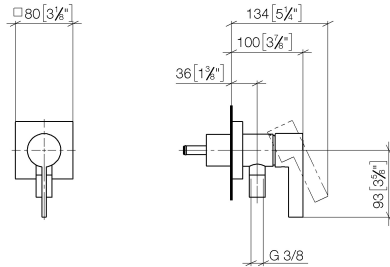

Concealed single-lever mixer with cover plate with integrated shower connection - Brushed Durabrass (23kt Gold)

IMO

36 045 970

- cover plate 80 x 80 mm
- Intrinsic protection against back flow.**

Article cannot be extended, please check the depth of the installation location!

Intrinsic protection against back flow.

Article cannot be extended, please check the depth of the installation location!

Fits: IMO, MEM, CL.1, CYO

	Brushed Durabrass (23kt Gold)	36 045 970-28
	Chrome	36 045 970-00
	Brushed Platinum	36 045 970-06
	Platinum	36 045 970-08
	Dark Chrome	36 045 970-19
	Brushed Light Gold	36 045 970-27
	Matte Black	36 045 970-33
	Brushed Champagne (22kt Gold)	36 045 970-46
	Champagne (22kt Gold)	36 045 970-47
	Brushed Chrome	36 045 970-93
	Brushed Dark Platinum	36 045 970-99

Required miscellaneous

	Concealed wall mounting - •max. recess depth 103 mm •min. recess depth 78 mm	35 003 970 90
---	---	---------------

Concealed single-lever mixer with cover plate with integrated shower
connection - Brushed Durabron (23kt Gold)

IMO

36 045 970
mm [inches]

Certificates

Belgaqua_21-025- LGA_29569.
27_1.

36 045 970

Spare parts list

No.	Item Number	Name	Quantity used	Delivery time
1	09 24 77 002 90	nut	1	2
2	90 31 11 030 00 90	pin	3	2
3	09 14 10 139 90	seal	1	2
4	09 14 10 111 90	seal	1	2
5	09 18 40 215-28	sleeve	1	20
6	09 14 10 518 90	seal	1	60
7	09 27 97 042-28	rosette	1	20
8	90 15 05 044 00 90	cartridge	1	2
9	09 24 04 266 90	nut	1	2
10	09 14 10 120 90	seal	1	2
11	09 28 30 041-28	cover	1	20
12	09 20 97 063-28	handle	1	20
13	90 31 11 063 00 90	pin	1	2
14	90 31 20 109 00 90	plug	1	2
15	09 23 01 131 90	back-flow preventer	1	2
16	09 14 10 213 90	seal	1	2
17	09 24 03 281-28	nipple	1	20
18	90 21 02 069 00-28	cover	1	20