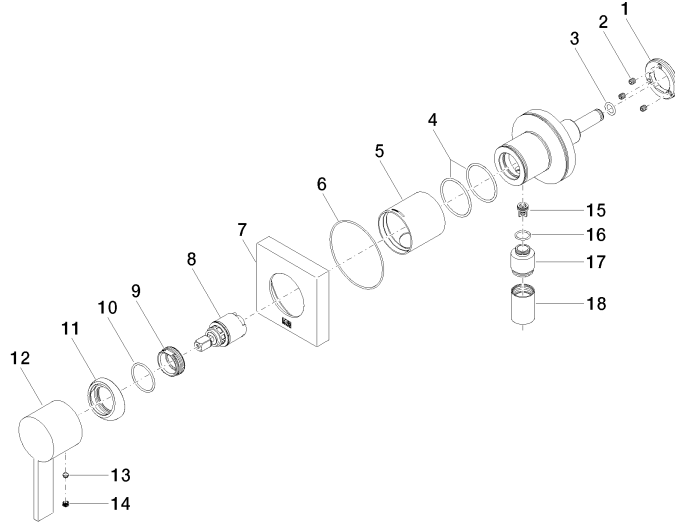

**Concealed single-lever mixer with cover plate with integrated shower connection - Brushed Chrome**

IMO

36 045 970

- cover plate 80 x 80 mm
- Intrinsic protection against back flow.**
- Article cannot be extended, please check the depth of the installation location!**
- Intrinsic protection against back flow.
- Article cannot be extended, please check the depth of the installation location!

**Required miscellaneous**

	<b>Concealed wall mounting -</b> •max. recess depth 103 mm •min. recess depth 78 mm	35 003 970 90
---	---	---------------

Concealed single-lever mixer with cover plate with integrated shower  
connection - Brushed Chrome

---

IMO

36 045 970  
mm [inches]

Certificates

---

Belgaqua\_21-025- LGA\_29569.  
27\_1.

36 045 970

### Spare parts list

No.	Item Number	Name	Quantity used	Delivery time
1	09 24 77 002 90	nut	1	2
2	90 31 11 030 00 90	pin	3	2
3	09 14 10 139 90	seal	1	2
4	09 14 10 111 90	seal	1	2
5	09 18 40 215-93	sleeve	1	20
6	09 14 10 518 90	seal	1	60
7	09 27 97 042-93	rosette	1	20
8	90 15 05 044 00 90	cartridge	1	2
9	09 24 04 266 90	nut	1	2
10	09 14 10 120 90	seal	1	2
11	09 28 30 041-93	cover	1	20
12	09 20 97 063-93	handle	1	20
13	90 31 11 063 00 90	pin	1	2
14	90 31 20 109 00 90	plug	1	2
15	09 23 01 131 90	back-flow preventer	1	2
16	09 14 10 213 90	seal	1	2
17	09 24 03 281-93	nipple	1	20
18	90 21 02 069 00-93	cover	1	-