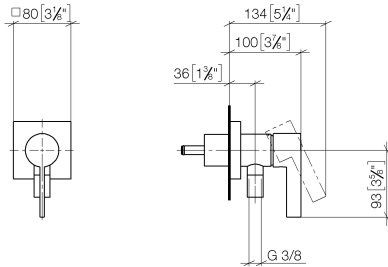

**Concealed single-lever mixer with cover plate with integrated shower connection - Brushed Chrome**

IMO

36 045 970

- cover plate 80 x 80 mm
- Intrinsic protection against back flow.**
- Article cannot be extended, please check the depth of the installation location!**
- Intrinsic protection against back flow.
- Article cannot be extended, please check the depth of the installation location!

**Required miscellaneous**

	<b>Concealed wall mounting -</b> •max. recess depth 103 mm •min. recess depth 78 mm	35 003 970 90
---	---	---------------

Concealed single-lever mixer with cover plate with integrated shower  
connection - Brushed Chrome

---

IMO

36 045 970  
mm [inches]

Certificates

---

Belgaqua\_21-025- LGA\_29569.  
27\_1.

36 045 970

### Spare parts list

No.	Item Number	Name	Quantity used	Delivery time
1	09 24 77 002 90	nut	1	2
2	90 31 11 030 00 90	pin	3	2
3	09 14 10 139 90	seal	1	2
4	09 14 10 111 90	seal	1	2
5	09 18 40 215-93	sleeve	1	20
6	09 14 10 518 90	seal	1	60
7	09 27 97 042-93	rosette	1	20
8	90 15 05 044 00 90	cartridge	1	2
9	09 24 04 266 90	nut	1	2
10	09 14 10 120 90	seal	1	2
11	09 28 30 041-93	cover	1	20
12	09 20 97 063-93	handle	1	20
13	90 31 11 063 00 90	pin	1	2
14	90 31 20 109 00 90	plug	1	2
15	09 23 01 131 90	back-flow preventer	1	2
16	09 14 10 213 90	seal	1	2
17	09 24 03 281-93	nipple	1	20
18	90 21 02 069 00-93	cover	1	-