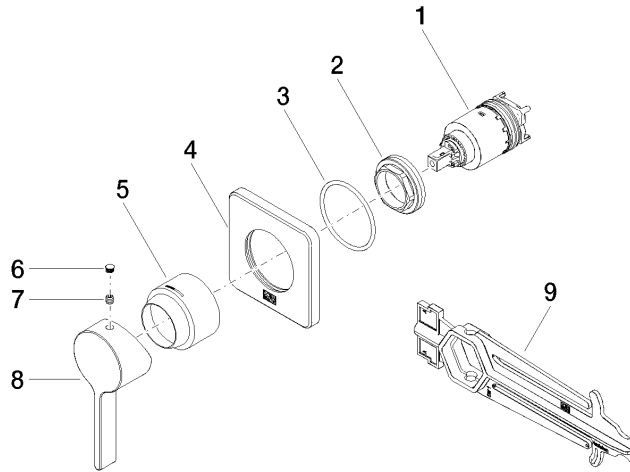

36 060 710

- cover plate 78 x 78 mm
- WRAS 2107016

Required miscellaneous

Concealed wall-mounted single-lever mixer - 35 860 970 90

- max. recess depth 95 mm
- min. recess depth 80 mm

36 060 710

mm [inches]

LGA_29

36 060 710

LULU Concealed single-lever mixer with cover plate - Chrome

LULU

36 060 710

Spare parts list

No.	Item Number	Name	Quantity used	Delivery time
	90 15 05 064 01 90	cartridge	9	2