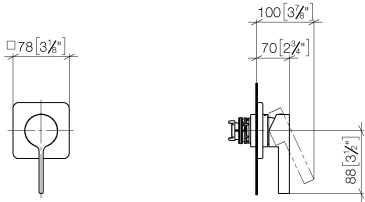

36 060 710

- cover plate 78 x 78 mm
- WRAS 2107016

Required miscellaneous

Concealed wall-mounted single-lever mixer - 35 860 970 90

- max. recess depth 95 mm
- min. recess depth 80 mm

36 060 710

mm [inches]

LGA_29

36 060 710

LULU Concealed single-lever mixer with cover plate - Chrome

LULU

36 060 710

Spare parts list

No.	Item Number	Name	Quantity used	Delivery time
	90 15 05 064 01 90	cartridge	9	2