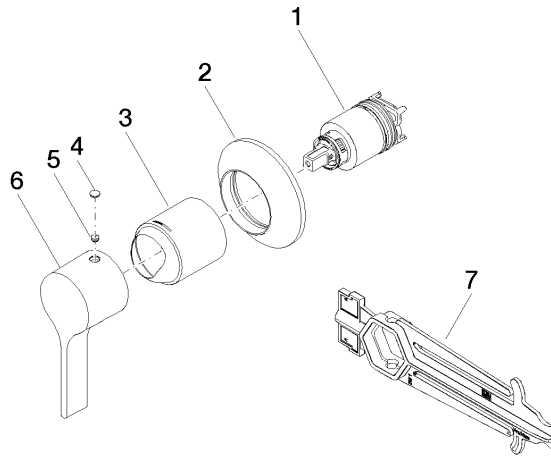

36 060 809

- cover plate 80 x 80 mm

	Brushed Platinum	36 060 809-06
	Chrome	36 060 809-00
	Platinum	36 060 809-08
	Dark Chrome	36 060 809-19
	Brushed Durabronze (23kt Gold)	36 060 809-28
	Brushed Bronze	36 060 809-42
	Brushed Champagne (22kt Gold)	36 060 809-46
	Champagne (22kt Gold)	36 060 809-47
	Brushed Dark Platinum	36 060 809-99

Required miscellaneous

Concealed wall-mounted single-lever mixer - 35 860 970 90

- max. recess depth 95 mm
- min. recess depth 80 mm

VAIA Concealed single-lever mixer with cover plate - Brushed Platinum

VAIA

36 060 809

Certificates

LGA_29905.

36 060 809

Spare parts list

No.	Item Number	Name	Quantity used	Delivery time
1	90 15 05 064 01 90	cartridge	1	2
2	90 27 80 032 00-06	rosette	1	10
3	09 11 02 293-06	cover	1	60
4	90 31 20 087 00-06	plug	1	10
5	90 31 11 063 00 90	pin	1	2
6	09 20 80 021-06	handle	1	10
7	90 30 09 064 00 90	key	1	2