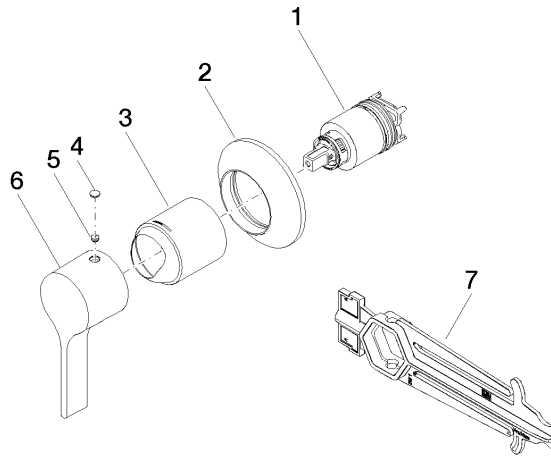

VAIA Concealed single-lever mixer with cover plate - Brushed Champagne (22kt Gold)

VAIA

36 060 809

- cover plate 80 x 80 mm

	Brushed Champagne (22kt Gold)	36 060 809-46
	Chrome	36 060 809-00
	Brushed Platinum	36 060 809-06
	Platinum	36 060 809-08
	Dark Chrome	36 060 809-19
	Brushed Durabronze (23kt Gold)	36 060 809-28
	Brushed Bronze	36 060 809-42
	Champagne (22kt Gold)	36 060 809-47
	Brushed Dark Platinum	36 060 809-99

Required miscellaneous

Concealed wall-mounted single-lever mixer - 35 860 970 90

- max. recess depth 95 mm
- min. recess depth 80 mm

VAIA Concealed single-lever mixer with cover plate - Brushed Champagne
(22kt Gold)

VAIA

36 060 809

Certificates

LGA_29905.

36 060 809

Spare parts list

No.	Item Number	Name	Quantity used	Delivery time
1	90 15 05 064 01 90	cartridge	1	2
2	90 27 80 032 00-46	rosette	1	30
3	09 11 02 293-46	cover	1	30
4	90 31 20 087 00-46	plug	1	30
5	90 31 11 063 00 90	pin	1	2
6	09 20 80 021-46	handle	1	60
7	90 30 09 064 00 90	key	1	2