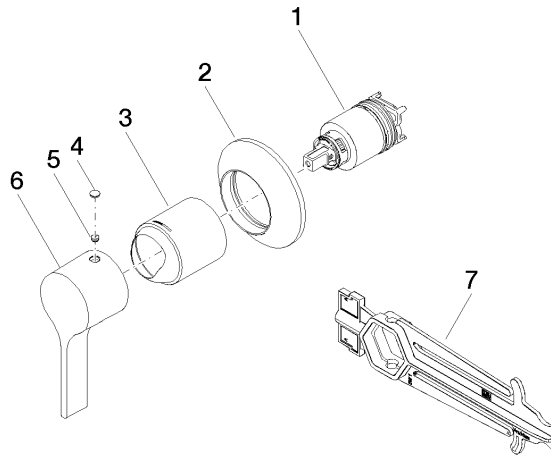

Required miscellaneous

**Concealed wall-mounted single-lever mixer -** 35 860 970 90

- max. recess depth 95 mm
- min. recess depth 80 mm

VAIA Concealed single-lever mixer with cover plate - Champagne (22kt Gold)

### Spare parts list

No.	Item Number	Name	Quantity used	Delivery time
1	90 15 05 064 01 90	cartridge	1	2
2	90 27 80 032 00-47	rosette	1	30
3	09 11 02 293-47	cover	1	30
4	90 31 20 087 00-47	plug	1	30
5	90 31 11 063 00 90	pin	1	2
6	09 20 80 021-47	handle	1	30
7	90 30 09 064 00 90	key	1	2