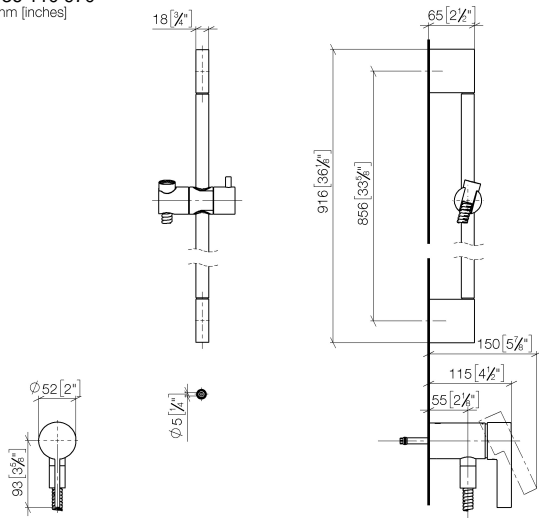

Concealed single-lever mixer with integrated shower connection with shower set without hand shower - Chrome

IMO

36 110 970

- metal shower hose 1750mm with integrated anti-twist protection
- slide bar
- Pipe diameter 18 mm

Required miscellaneous

	Concealed wall mounting - •max. recess depth 105 mm •min. recess depth 80 mm	35 050 970 90
--	---	---------------

Required miscellaneous

	Hand shower FlowReduce - Chrome	28 012 979-00 0010
--	--	--------------------

Concealed single-lever mixer with integrated shower connection with shower set without hand shower - Chrome

IMO

36 110 970
mm [inches]

Certificates

Belgaqua_21-025- WRAS_2011027. LGA_29928.
27_1.

36 110 970

Spare parts list

No.	Item Number	Name	Quantity used	Delivery time
1	05 17 20 726 02 90	fixing set	1	2
2	09 31 11 049 90	pin	2	2
3	04 31 11 113 00 90	pin	2	2
4	08 17 97 054-00	holder	2	10
5	90 28 22 597 00-00	holder	1	10
6	28 322 970-00	Metal shower hose 1/2" x 3/8" x 1750 mm - Chrome	1	2
7	12 580 970-00	Slide unit - Chrome	1	10
9	36 050 970-00	Concealed single-lever mixer with integrated shower connection - Chrome	1	10