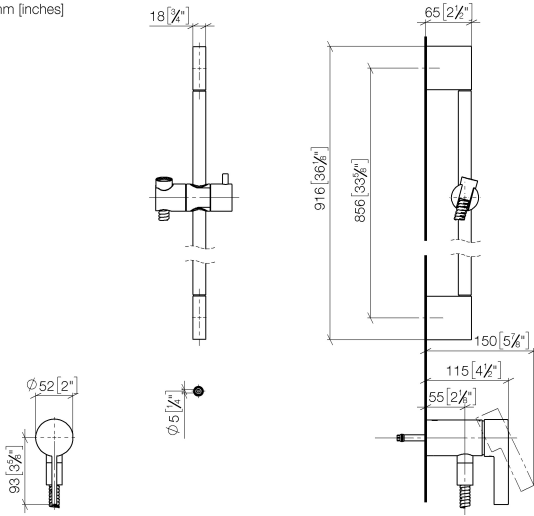

**Concealed single-lever mixer with integrated shower connection with shower set without hand shower - Brushed Platinum**

IMO

36 110 970

- metal shower hose 1750mm with integrated anti-twist protection
- slide bar
- Pipe diameter 18 mm

Concealed single-lever mixer with integrated shower connection with shower set without hand shower - Brushed Platinum

IMO

36 110 970  
mm [inches]

Certificates

Belgaqua\_21-025- WRAS\_2011027. LGA\_29928.  
27\_1.

### Spare parts list

No.	Item Number	Name	Quantity used	Delivery time
1	05 17 20 726 02 90	fixing set	1	2
2	09 31 11 049 90	pin	2	2
3	04 31 11 113 00 90	pin	2	2
4	08 17 97 054-06	holder	2	10
5	90 28 22 597 00-06	holder	1	10
6	28 322 970-06	Metal shower hose 1/2" x 3/8" x 1750 mm - Brushed Platinum	1	2
7	12 580 970-06	Slide unit - Brushed Platinum	1	10
9	36 050 970-06	Concealed single-lever mixer with integrated shower connection - Brushed Platinum	1	10