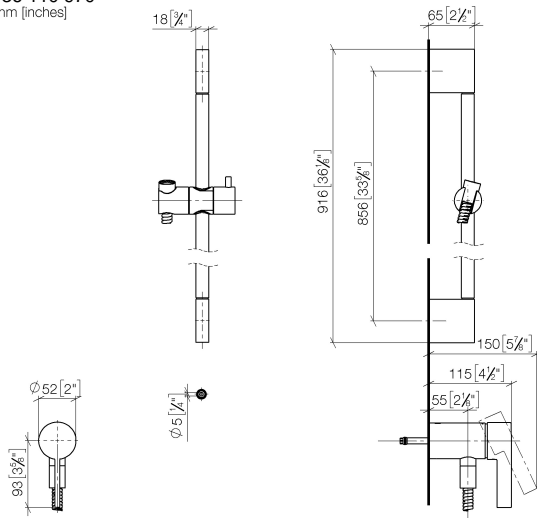

Concealed single-lever mixer with integrated shower connection with shower set without hand shower - Platinum

IMO

36 110 970

- metal shower hose 1750mm with integrated anti-twist protection
- slide bar
- Pipe diameter 18 mm

IMO

36 110 970
mm [inches]

Certificates

Belgaqua_21-025- WRAS_2011027. LGA_29928.
27_1.

36 110 970

Spare parts list

No.	Item Number	Name	Quantity used	Delivery time
1	05 17 20 726 02 90	fixing set	1	2
2	09 31 11 049 90	pin	2	2
3	04 31 11 113 00 90	pin	2	2
4	08 17 97 054-08	holder	2	40
5	90 28 22 597 00-08	holder	1	-
Spare part can no longer be ordered, please order the replacement item				
6	28 322 970-08	Metal shower hose 1/2" x 3/8" x 1750 mm - Platinum	1	40
7	12 580 970-08	Slide unit - Platinum	1	40
9	36 050 970-08	Concealed single-lever mixer with integrated shower connection - Platinum	1	40