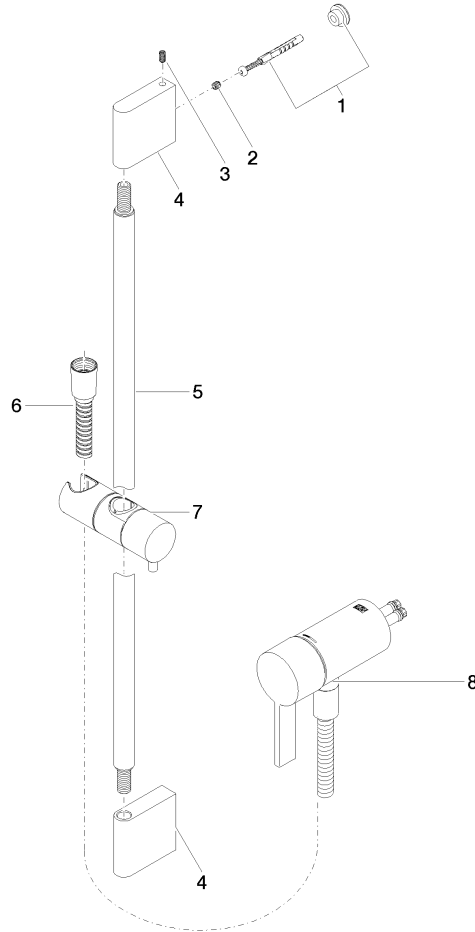

Concealed single-lever mixer with integrated shower connection with shower set without hand shower - Platinum

IMO

36 110 970

- metal shower hose 1750mm with integrated anti-twist protection
- slide bar
- Pipe diameter 18 mm

Required miscellaneous

	Hand shower FlowReduce - Platinum	28 018 979-08 0010
--	------------------------------------------	--------------------

Concealed single-lever mixer with integrated shower connection with shower set without hand shower - Platinum

IMO

36 110 970
mm [inches]

Certificates

Belgaqua_21-025- WRAS_2011027. LGA_29928.
27_1.

36 110 970

Spare parts list

No.	Item Number	Name	Quantity used	Delivery time
1	05 17 20 726 02 90	fixing set	1	2
2	09 31 11 049 90	pin	2	2
3	04 31 11 113 00 90	pin	2	2
4	08 17 97 054-08	holder	2	40
5	90 28 22 597 00-08	holder	1	-
Spare part can no longer be ordered, please order the replacement item				
6	28 322 970-08	Metal shower hose 1/2" x 3/8" x 1750 mm - Platinum	1	40
7	12 580 970-08	Slide unit - Platinum	1	40
9	36 050 970-08	Concealed single-lever mixer with integrated shower connection - Platinum	1	40