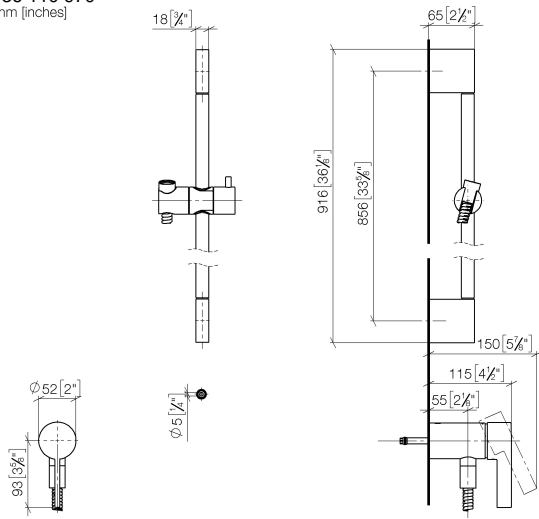

Concealed single-lever mixer with integrated shower connection with shower set without hand shower - Dark Chrome

IMO

36 110 970

- metal shower hose 1750mm with integrated anti-twist protection
- slide bar
- Pipe diameter 18 mm

Concealed single-lever mixer with integrated shower connection with shower set without hand shower - Dark Chrome

IMO

36 110 970
mm [inches]

Concealed single-lever mixer with integrated shower connection with shower set without hand shower - Dark Chrome