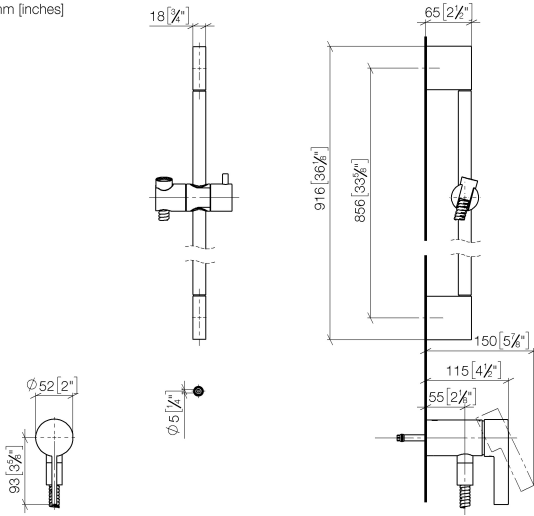

Concealed single-lever mixer with integrated shower connection with shower set without hand shower - Brushed Durabronz (23kt Gold)

IMO

36 110 970

- metal shower hose 1750mm with integrated anti-twist protection
- slide bar
- Pipe diameter 18 mm

Required miscellaneous

	Concealed wall mounting - •max. recess depth 105 mm •min. recess depth 80 mm	35 050 970 90
--	---	---------------

Required miscellaneous

	Hand shower - Brushed Durabronz (23kt Gold)	28 012 979-28
--	--	---------------

Concealed single-lever mixer with integrated shower connection with shower set without hand shower - Brushed Durabronz (23kt Gold)

IMO

36 110 970
mm [inches]

Certificates

Belgaqua_21-025- WRAS_2011027. LGA_29928.
27_1.

36 110 970

Spare parts list

No.	Item Number	Name	Quantity used	Delivery time
1	05 17 20 726 02 90	fixing set	1	2
2	09 31 11 049 90	pin	2	2
3	04 31 11 113 00 90	pin	2	2
4	08 17 97 054-28	holder	2	20
5	90 28 22 597 00-28	holder	1	-
Spare part can no longer be ordered, please order the replacement item				
6	28 322 970-28	Metal shower hose 1/2" x 3/8" x 1750 mm - Brushed Durabron (23kt Gold)	1	20
7	12 580 970-28	Slide unit - Brushed Durabron (23kt Gold)	1	20
9	36 050 970-28	Concealed single-lever mixer with integrated shower connection - Brushed Durabron (23kt Gold)	1	20