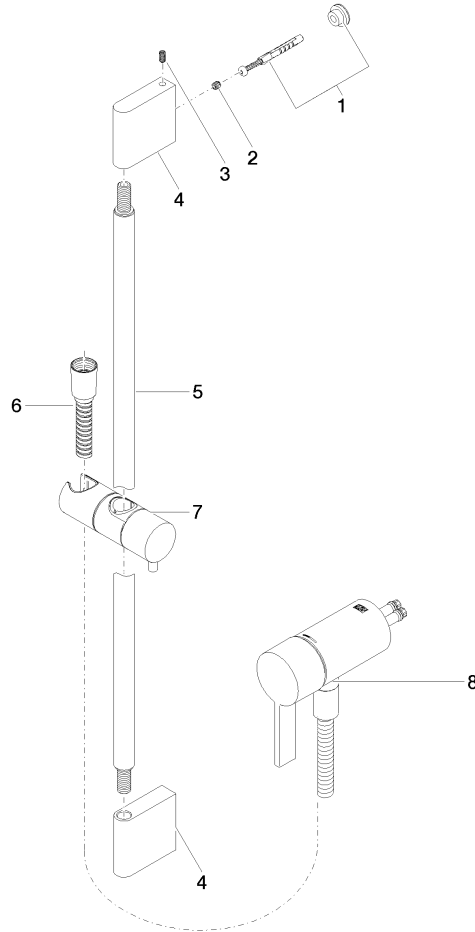

**Concealed single-lever mixer with integrated shower connection with shower set without hand shower - Matte Black**

IMO

36 110 970

- metal shower hose 1750mm with integrated anti-twist protection
- slide bar
- Pipe diameter 18 mm

Concealed single-lever mixer with integrated shower connection with shower set without hand shower - Matte Black

IMO

36 110 970  
mm [inches]

Certificates

Belgaqua\_21-025- WRAS\_2011027. LGA\_29928.  
27\_1.

36 110 970

Spare parts list

No.	Item Number	Name	Quantity used	Delivery time
1	05 17 20 726 02 90	fixing set	1	2
2	09 31 11 049 90	pin	2	2
3	04 31 11 113 00 90	pin	2	2
4	08 17 97 054-33	holder	2	30
5	90 28 22 597 00-33	holder	1	30
6	28 322 970-33	Metal shower hose 1/2" x 3/8" x 1750 mm - Matte Black	1	2
7	12 580 970-33	Slide unit - Matte Black	1	10
9	36 050 970-33	Concealed single-lever mixer with integrated shower connection - Matte Black	1	30