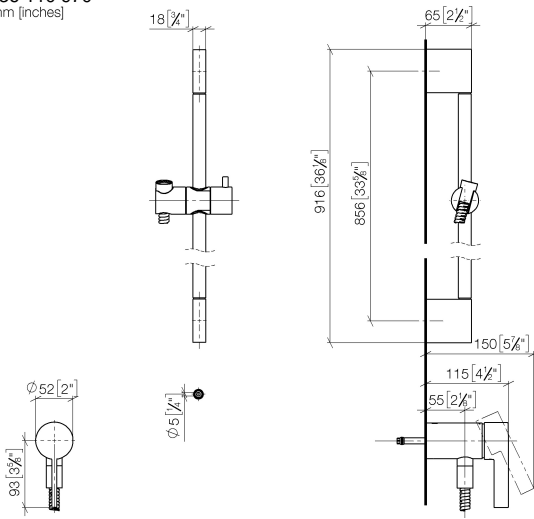

**Concealed single-lever mixer with integrated shower connection with shower set without hand shower - Matte Black**

IMO

36 110 970

- metal shower hose 1750mm with integrated anti-twist protection
- slide bar
- Pipe diameter 18 mm

Concealed single-lever mixer with integrated shower connection with shower set without hand shower - Matte Black

IMO

36 110 970  
mm [inches]

Certificates

Belgaqua\_21-025- WRAS\_2011027. LGA\_29928.  
27\_1.

36 110 970

Spare parts list

No.	Item Number	Name	Quantity used	Delivery time
1	05 17 20 726 02 90	fixing set	1	2
2	09 31 11 049 90	pin	2	2
3	04 31 11 113 00 90	pin	2	2
4	08 17 97 054-33	holder	2	30
5	90 28 22 597 00-33	holder	1	30
6	28 322 970-33	Metal shower hose 1/2" x 3/8" x 1750 mm - Matte Black	1	2
7	12 580 970-33	Slide unit - Matte Black	1	10
9	36 050 970-33	Concealed single-lever mixer with integrated shower connection - Matte Black	1	30