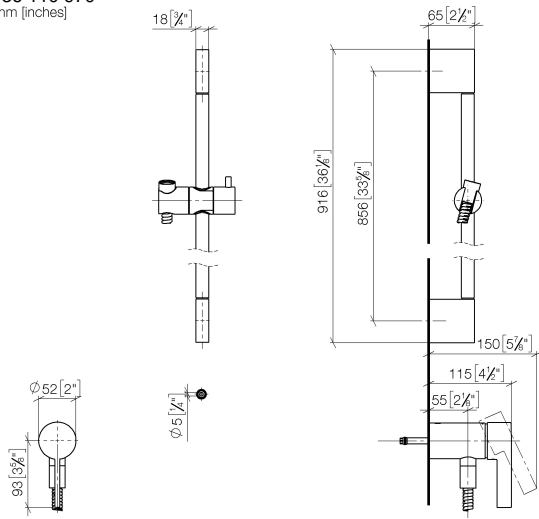

**Concealed single-lever mixer with integrated shower connection with shower set without hand shower - Brushed Bronze**

IMO

36 110 970

- metal shower hose 1750mm with integrated anti-twist protection
- slide bar
- Pipe diameter 18 mm

**Required miscellaneous**

	<b>Concealed wall mounting -</b> •min. recess depth 80 mm •max. recess depth 105 mm	35 050 970 90
--	---	---------------

**Required miscellaneous**

	<b>Hand shower FlowReduce -</b> <b>Brushed Bronze</b>	28 016 979-42 0010
--	--	-----------------------

Concealed single-lever mixer with integrated shower connection with shower set without hand shower - Brushed Bronze

IMO

36 110 970  
mm [inches]

36 110 970

### Spare parts list

No.	Item Number	Name	Quantity used	Delivery time
1	05 17 20 726 02 90	fixing set	1	2
2	09 31 11 049 90	pin	2	2
3	04 31 11 113 00 90	pin	2	2
4	08 17 97 054-42	holder	2	60
5	90 28 22 597 00-42	holder	1	30
6	28 322 970-42	Metal shower hose 1/2" x 3/8" x 1750 mm - Brushed Bronze	1	30
7	12 580 970-42	Slide unit - Brushed Bronze	1	30
9	36 050 970-42	Concealed single-lever mixer with integrated shower connection - Brushed Bronze	1	30