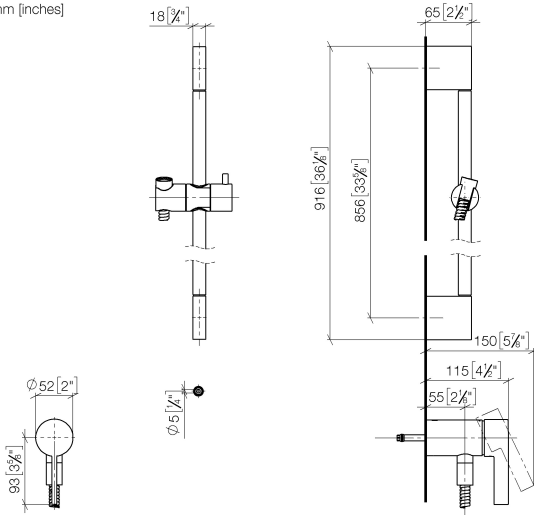

**Concealed single-lever mixer with integrated shower connection with shower set without hand shower - Brushed Champagne (22kt Gold)**

IMO

36 110 970

- metal shower hose 1750mm with integrated anti-twist protection
- slide bar
- Pipe diameter 18 mm

Concealed single-lever mixer with integrated shower connection with shower set without hand shower - Brushed Champagne (22kt Gold)

IMO

36 110 970  
mm [inches]

**Concealed single-lever mixer with integrated shower connection with shower set without hand shower - Brushed Champagne (22kt Gold)**

IMO

36 110 970

Parts for other finishes can be found here: [Chrome](#)

**Spare parts list**

No.	Item Number	Name	Quantity used	Delivery time
1	05 17 20 726 02 90	fixing set	1	2
2	09 31 11 049 90	pin	2	2
3	04 31 11 113 00 90	pin	2	2
4	08 17 97 054-46	holder	2	30
5	90 28 22 597 00-46	holder	1	30
6	28 322 970-46	Metal shower hose 1/2" x 3/8" x 1750 mm - Brushed Champagne (22kt Gold)	1	30
7	12 580 970-46	Slide unit - Brushed Champagne (22kt Gold)	1	30
9	36 050 970-46	Concealed single-lever mixer with integrated shower connection - Brushed Champagne (22kt Gold)	1	30