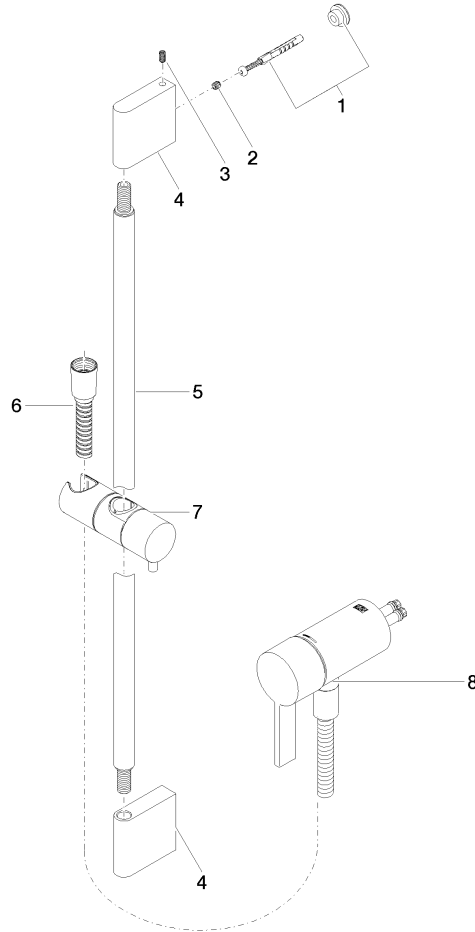

**Concealed single-lever mixer with integrated shower connection with shower set without hand shower - Brushed Champagne (22kt Gold)**

IMO

36 110 970

- metal shower hose 1750mm with integrated anti-twist protection
- slide bar
- Pipe diameter 18 mm

Concealed single-lever mixer with integrated shower connection with shower set without hand shower - Brushed Champagne (22kt Gold)

IMO

36 110 970  
mm [inches]

**Concealed single-lever mixer with integrated shower connection with shower set without hand shower - Brushed Champagne (22kt Gold)**

IMO

36 110 970

Parts for other finishes can be found here: [Chrome](#)

**Spare parts list**

No.	Item Number	Name	Quantity used	Delivery time
1	05 17 20 726 02 90	fixing set	1	2
2	09 31 11 049 90	pin	2	2
3	04 31 11 113 00 90	pin	2	2
4	08 17 97 054-46	holder	2	30
5	90 28 22 597 00-46	holder	1	30
6	28 322 970-46	Metal shower hose 1/2" x 3/8" x 1750 mm - Brushed Champagne (22kt Gold)	1	30
7	12 580 970-46	Slide unit - Brushed Champagne (22kt Gold)	1	30
9	36 050 970-46	Concealed single-lever mixer with integrated shower connection - Brushed Champagne (22kt Gold)	1	30