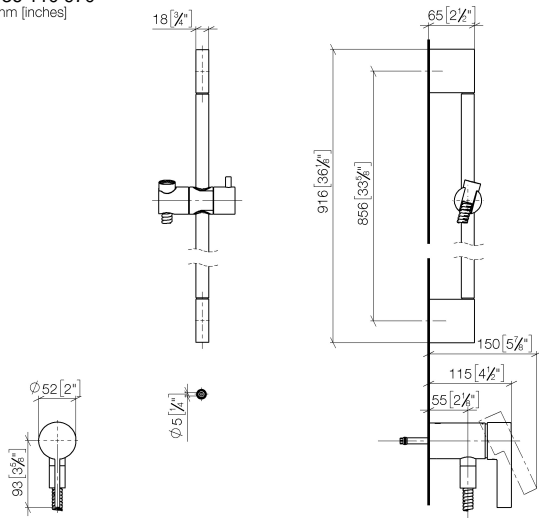

**Concealed single-lever mixer with integrated shower connection with shower set without hand shower - Brushed Dark Platinum**

IMO

36 110 970

- metal shower hose 1750mm with integrated anti-twist protection
- slide bar
- Pipe diameter 18 mm

Concealed single-lever mixer with integrated shower connection with shower set without hand shower - Brushed Dark Platinum

IMO

36 110 970  
mm [inches]

Certificates

Belgaqua\_21-025- WRAS\_2011027. LGA\_29928.  
27\_1.

36 110 970

**Spare parts list**

No.	Item Number	Name	Quantity used	Delivery time
1	05 17 20 726 02 90	fixing set	1	2
2	09 31 11 049 90	pin	2	2
3	04 31 11 113 00 90	pin	2	2
4	08 17 97 054-99	holder	2	30
5	90 28 22 597 00-99	holder	1	30
6	28 322 970-99	Metal shower hose 1/2" x 3/8" x 1750 mm - Brushed Dark Platinum	1	2
7	12 580 970-99	Slide unit - Brushed Dark Platinum	1	30
9	36 050 970-99	Concealed single-lever mixer with integrated shower connection - Brushed Dark Platinum	1	30